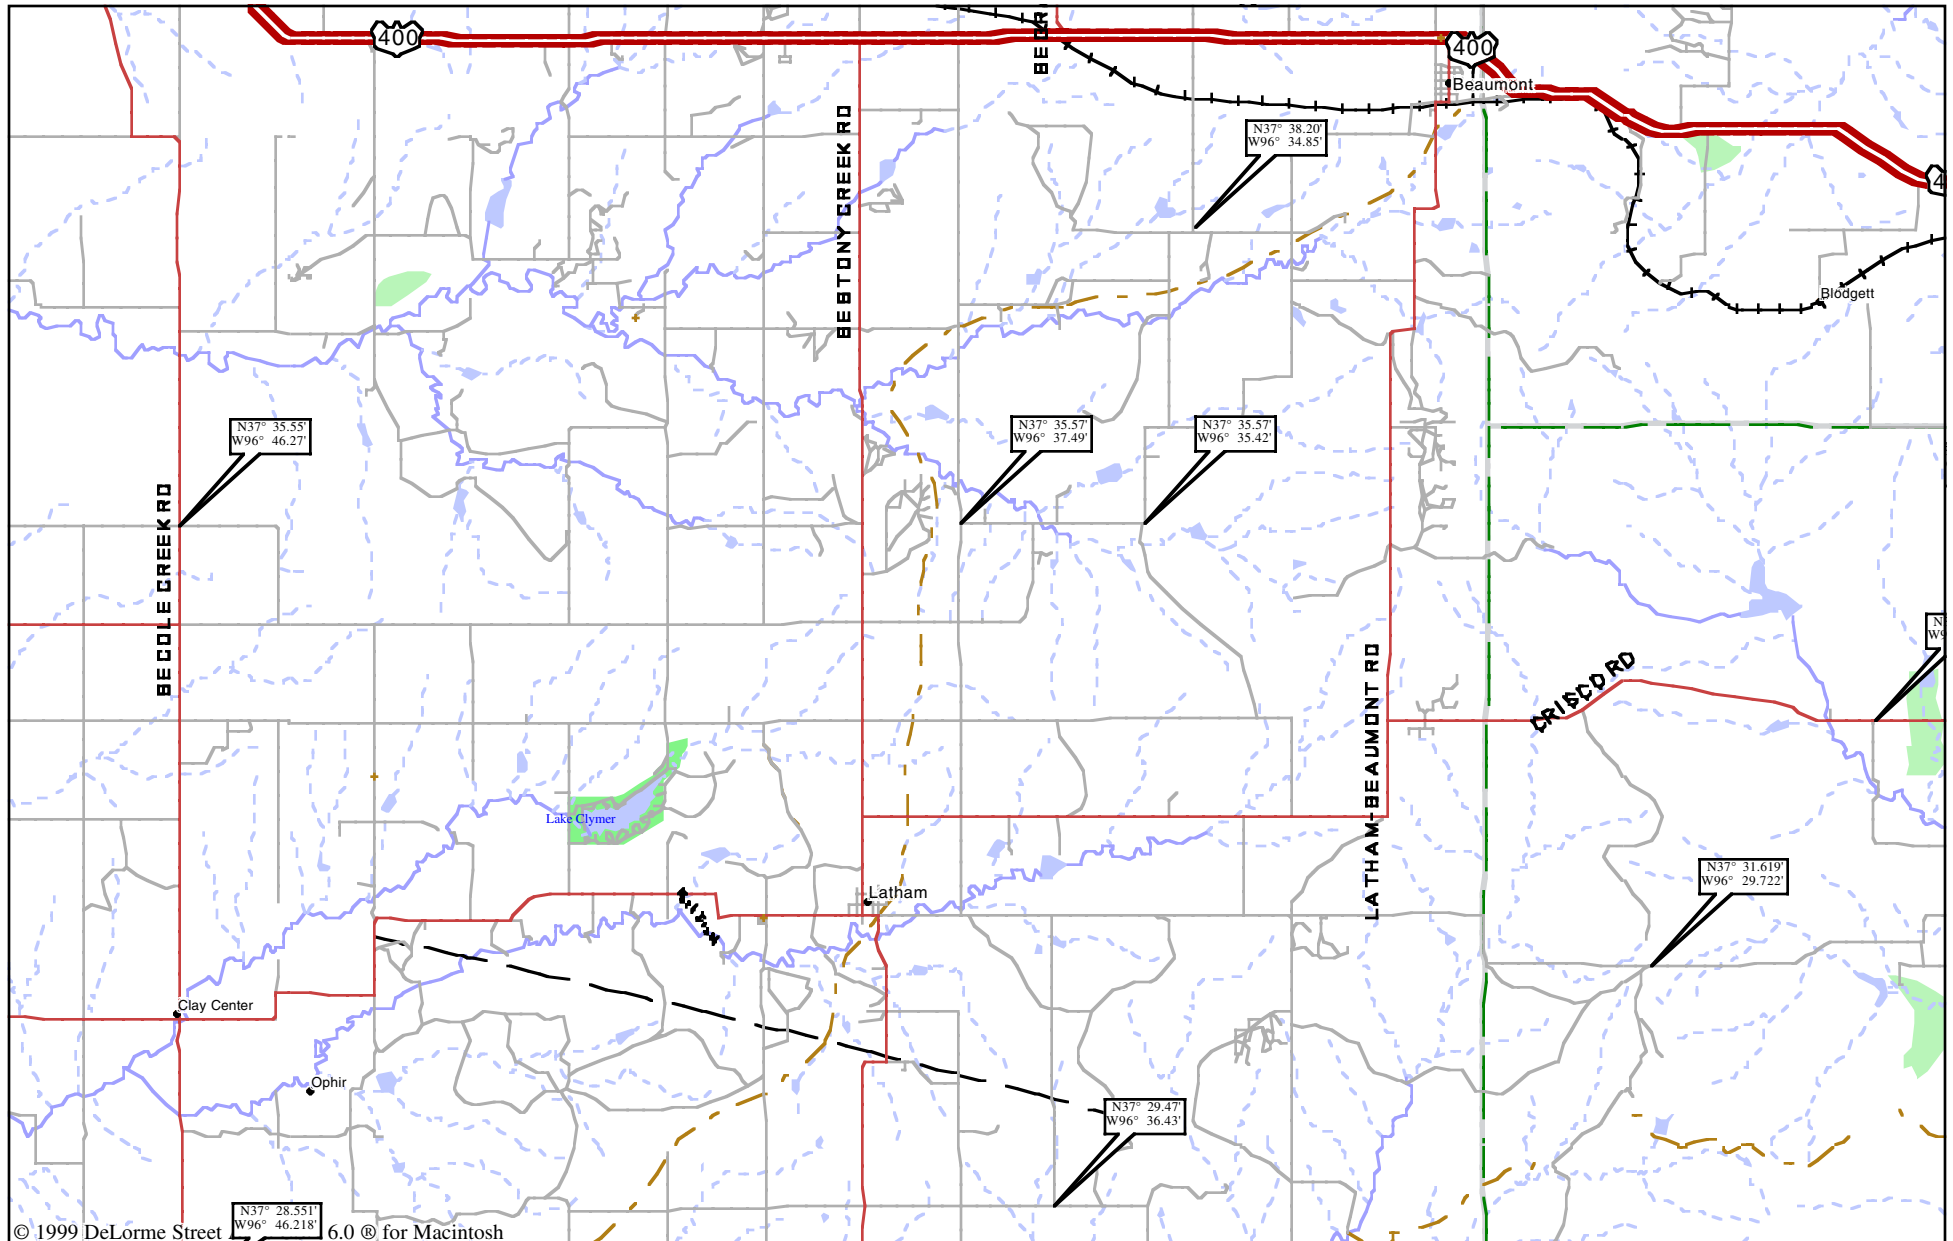

Mag 12.00
Thu Apr 19 12:47 2007

Scale 1:125,000 (at center)

2 Miles

2 KM

Local Road

Major Connector

Interstate/Limited Access

US Highway

Mag 12.00
Thu Apr 19 12:49 2007

Scale 1:125,000 (at center)

2 Miles

2 KM

Local Road

Major Connector

Trail

US Highway

Mag 12.00
Thu Apr 19 12:50 2007

Scale 1:125,000 (at center)

2 Miles

2 KM

Local Road

Major Connector

Trail

US Highway

Mag 12.00
Thu Apr 19 12:52 2007

Scale 1:125,000 (at center)

2 Miles
2 KM

Local Road

Major Connector

Trail

US Highway