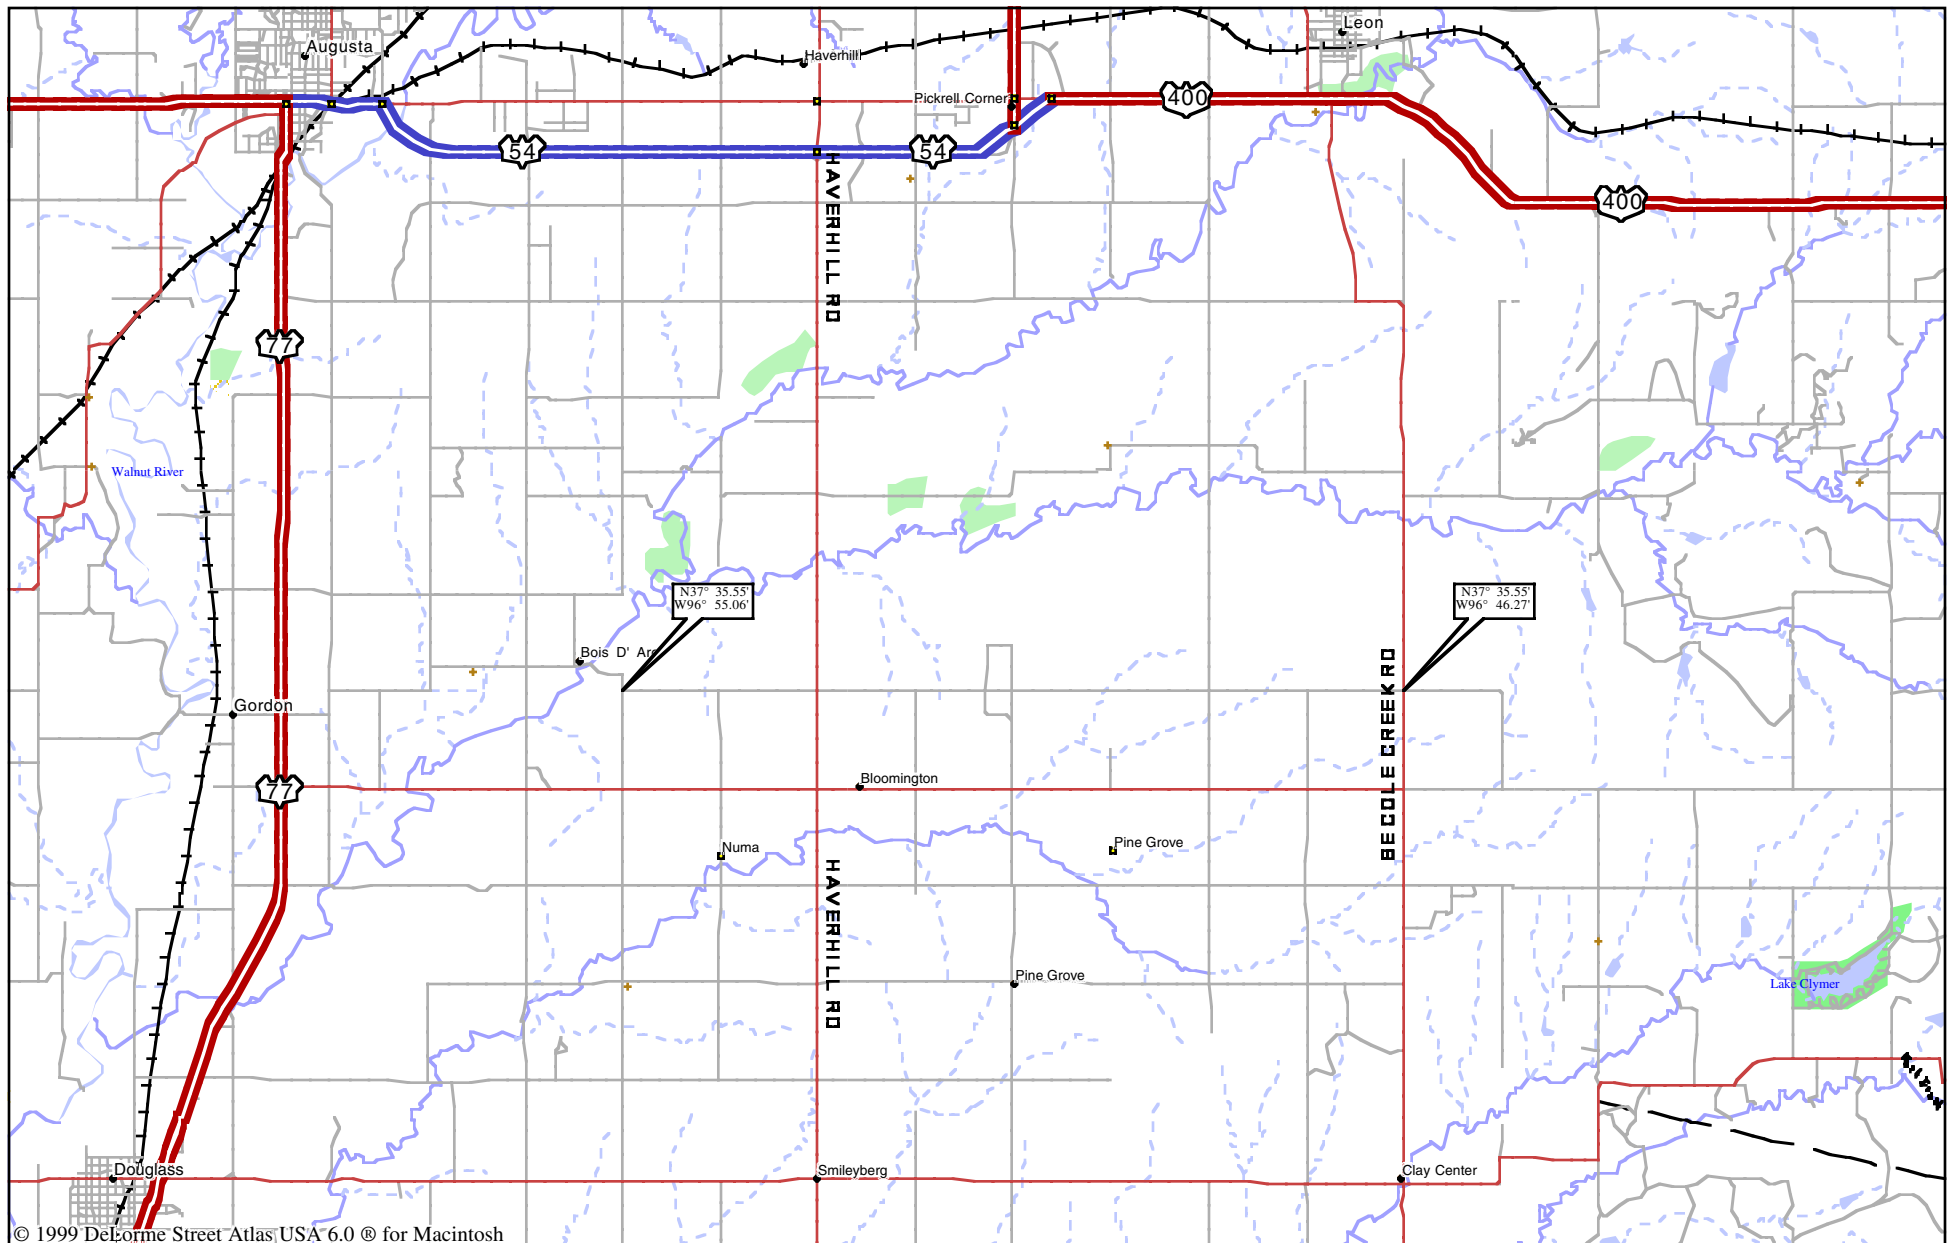

Mag 12.00
Thu Apr 19 12:47 2007

Scale 1:125,000 (at center)

2 Miles

2 KM

Local Road

Major Connector

Interstate/Limited Access

US Highway

Mag 12.00
Thu Apr 19 12:49 2007

Scale 1:125,000 (at center)

2 Miles

2 KM

Local Road

Major Connector

Trail

US Highway

Mag 12.00
Thu Apr 19 12:50 2007

Scale 1:125,000 (at center)

2 Miles

2 KM

Local Road

Major Connector

Trail

US Highway

Mag 12.00
Thu Apr 19 12:52 2007

Scale 1:125,000 (at center)

2 Miles
2 KM

Local Road

Major Connector

Trail

US Highway