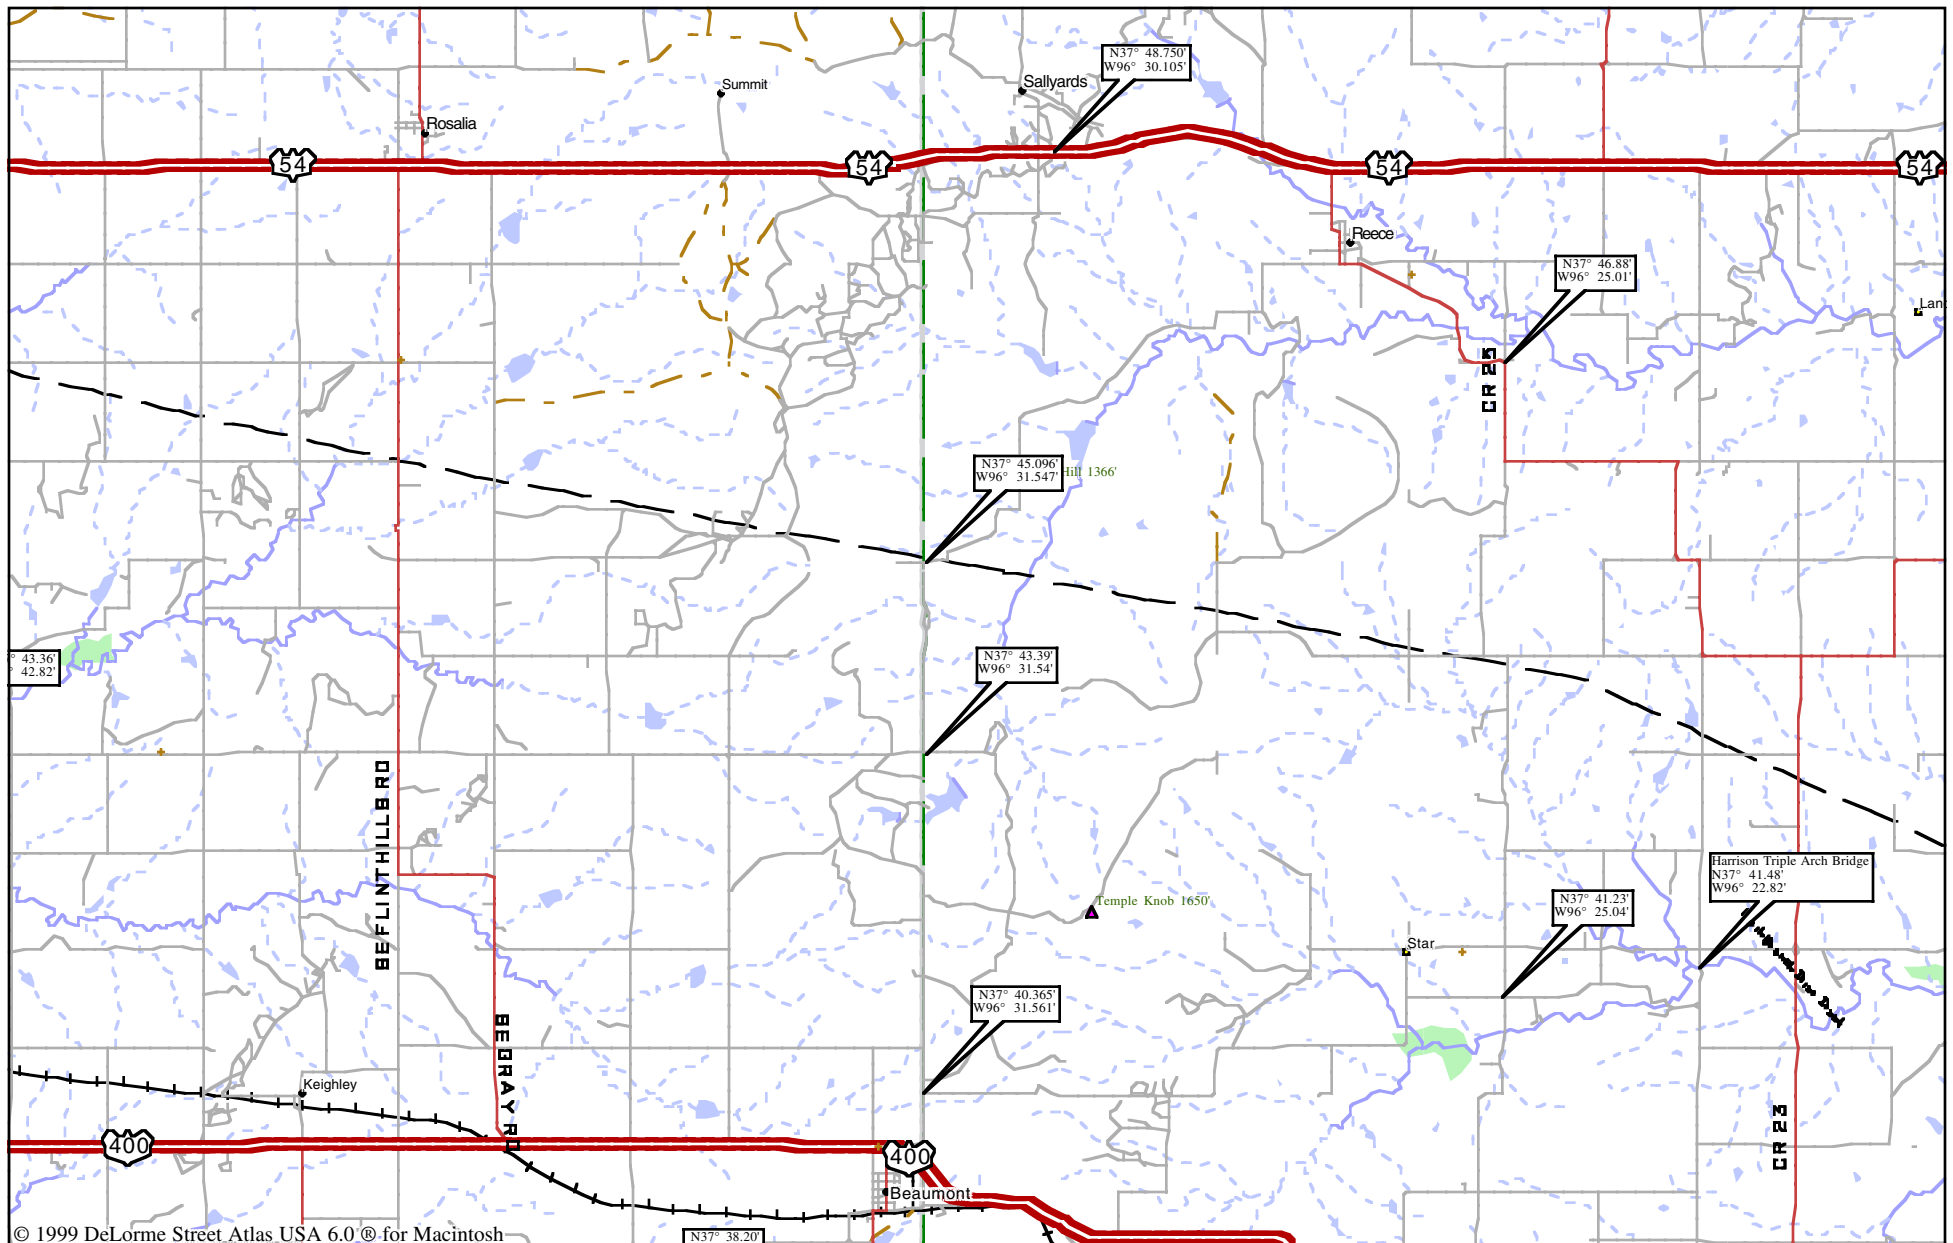

Mag 12.00
Thu Apr 19 12:47 2007

Scale 1:125,000 (at center)

2 Miles

2 KM

Local Road

Major Connector

Interstate/Limited Access

US Highway

Mag 12.00
Thu Apr 19 12:50 2007

Scale 1:125,000 (at center)

2 Miles

2 KM

Local Road

Major Connector

Trail

US Highway

Mag 12.00
Thu Apr 19 12:52 2007

Scale 1:125,000 (at center)

2 Miles
2 KM

Local Road

Major Connector

Trail

US Highway