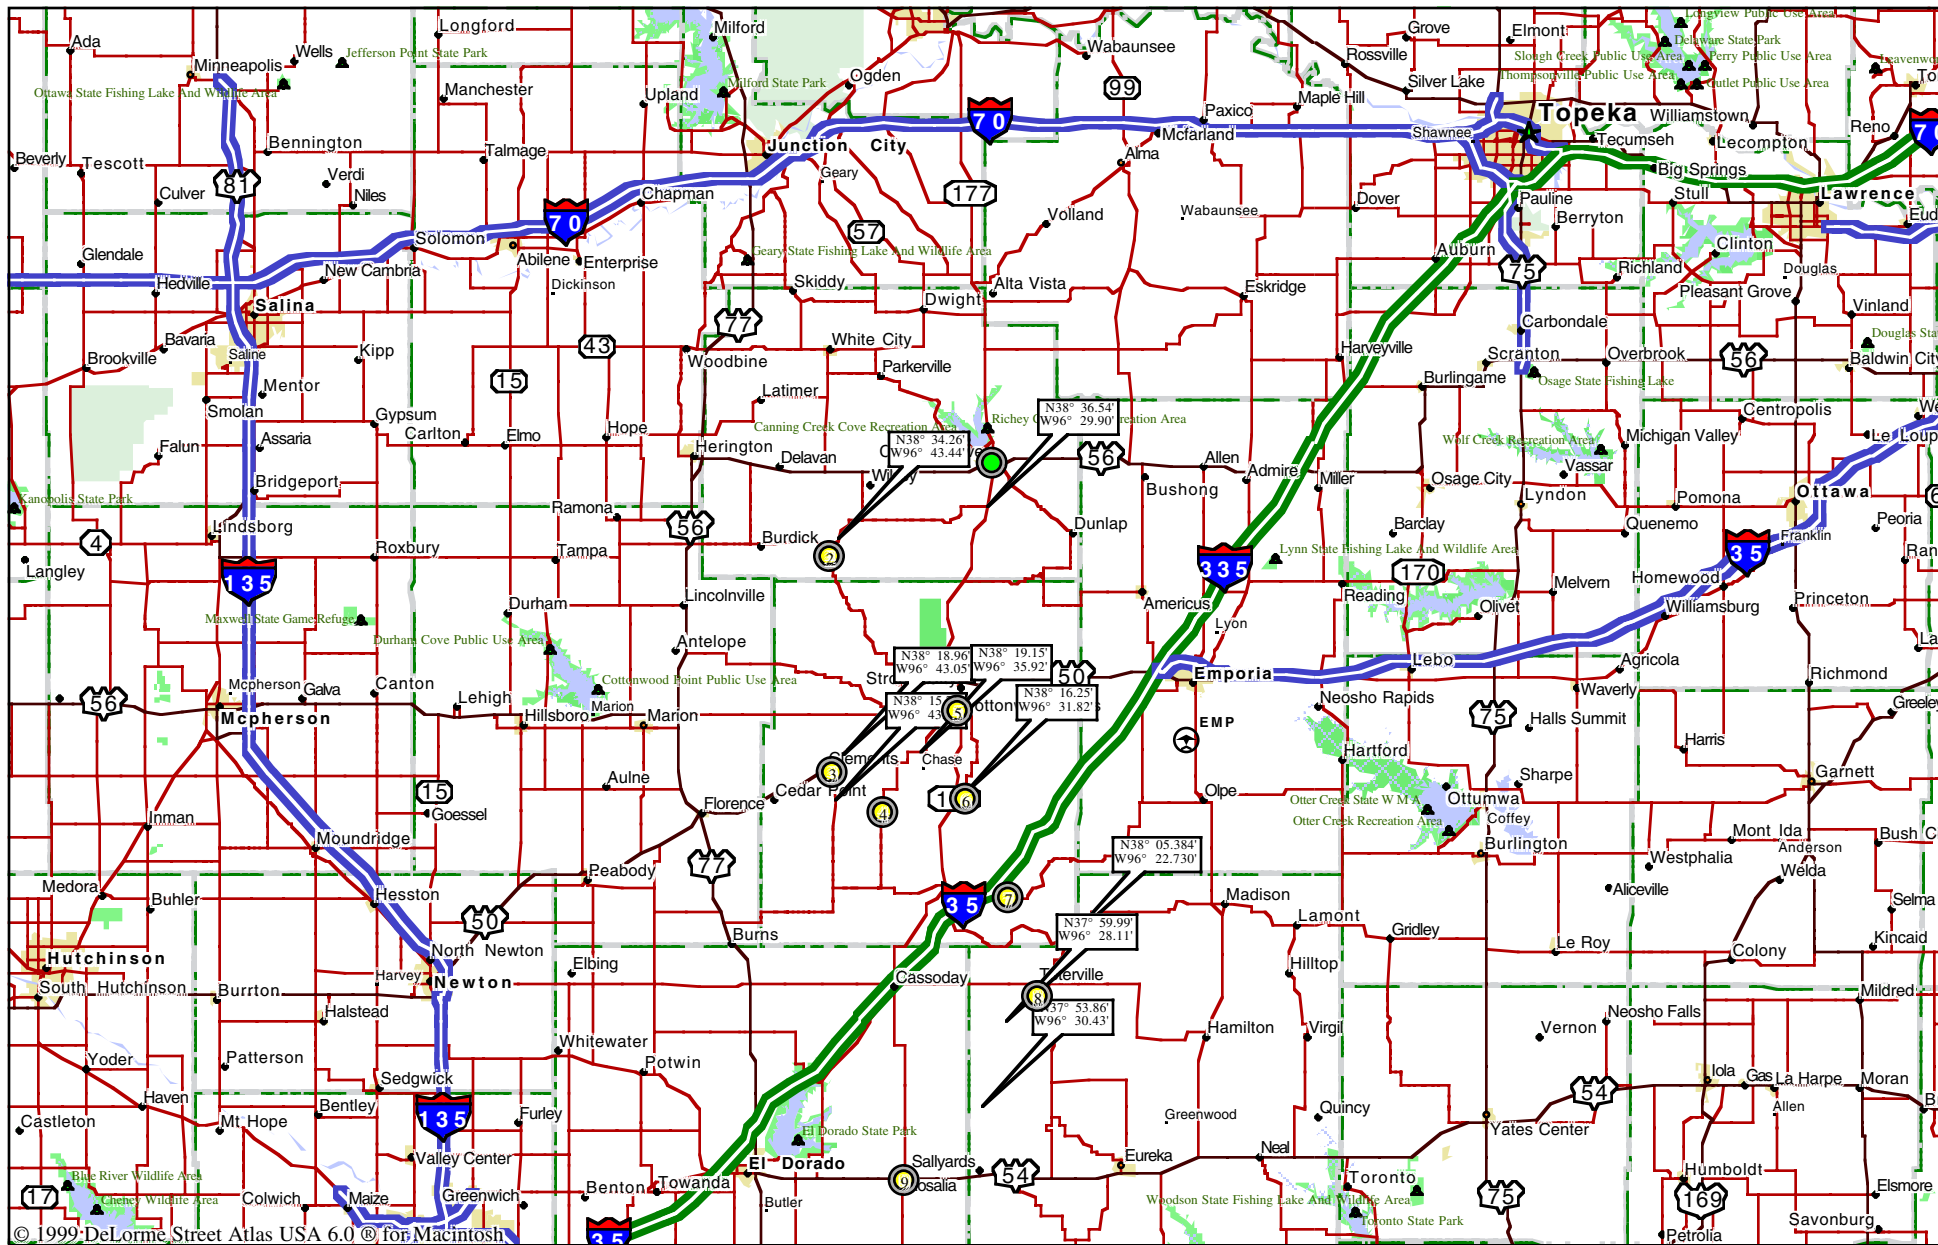

Mag 9.00
Mon Mar 26 13:18 2007

Scale 1:1,000,000 (at center)

20 Miles

20 KM

Major Road

Major Highway

Interstate/Limited Access

Toll Highway

Mag 9.00
Mon Mar 26 13:19 2007

Scale 1:1,000,000 (at center)

20 Miles

20 KM

Major Road

Major Highway

Interstate/Limited Access

Toll Highway