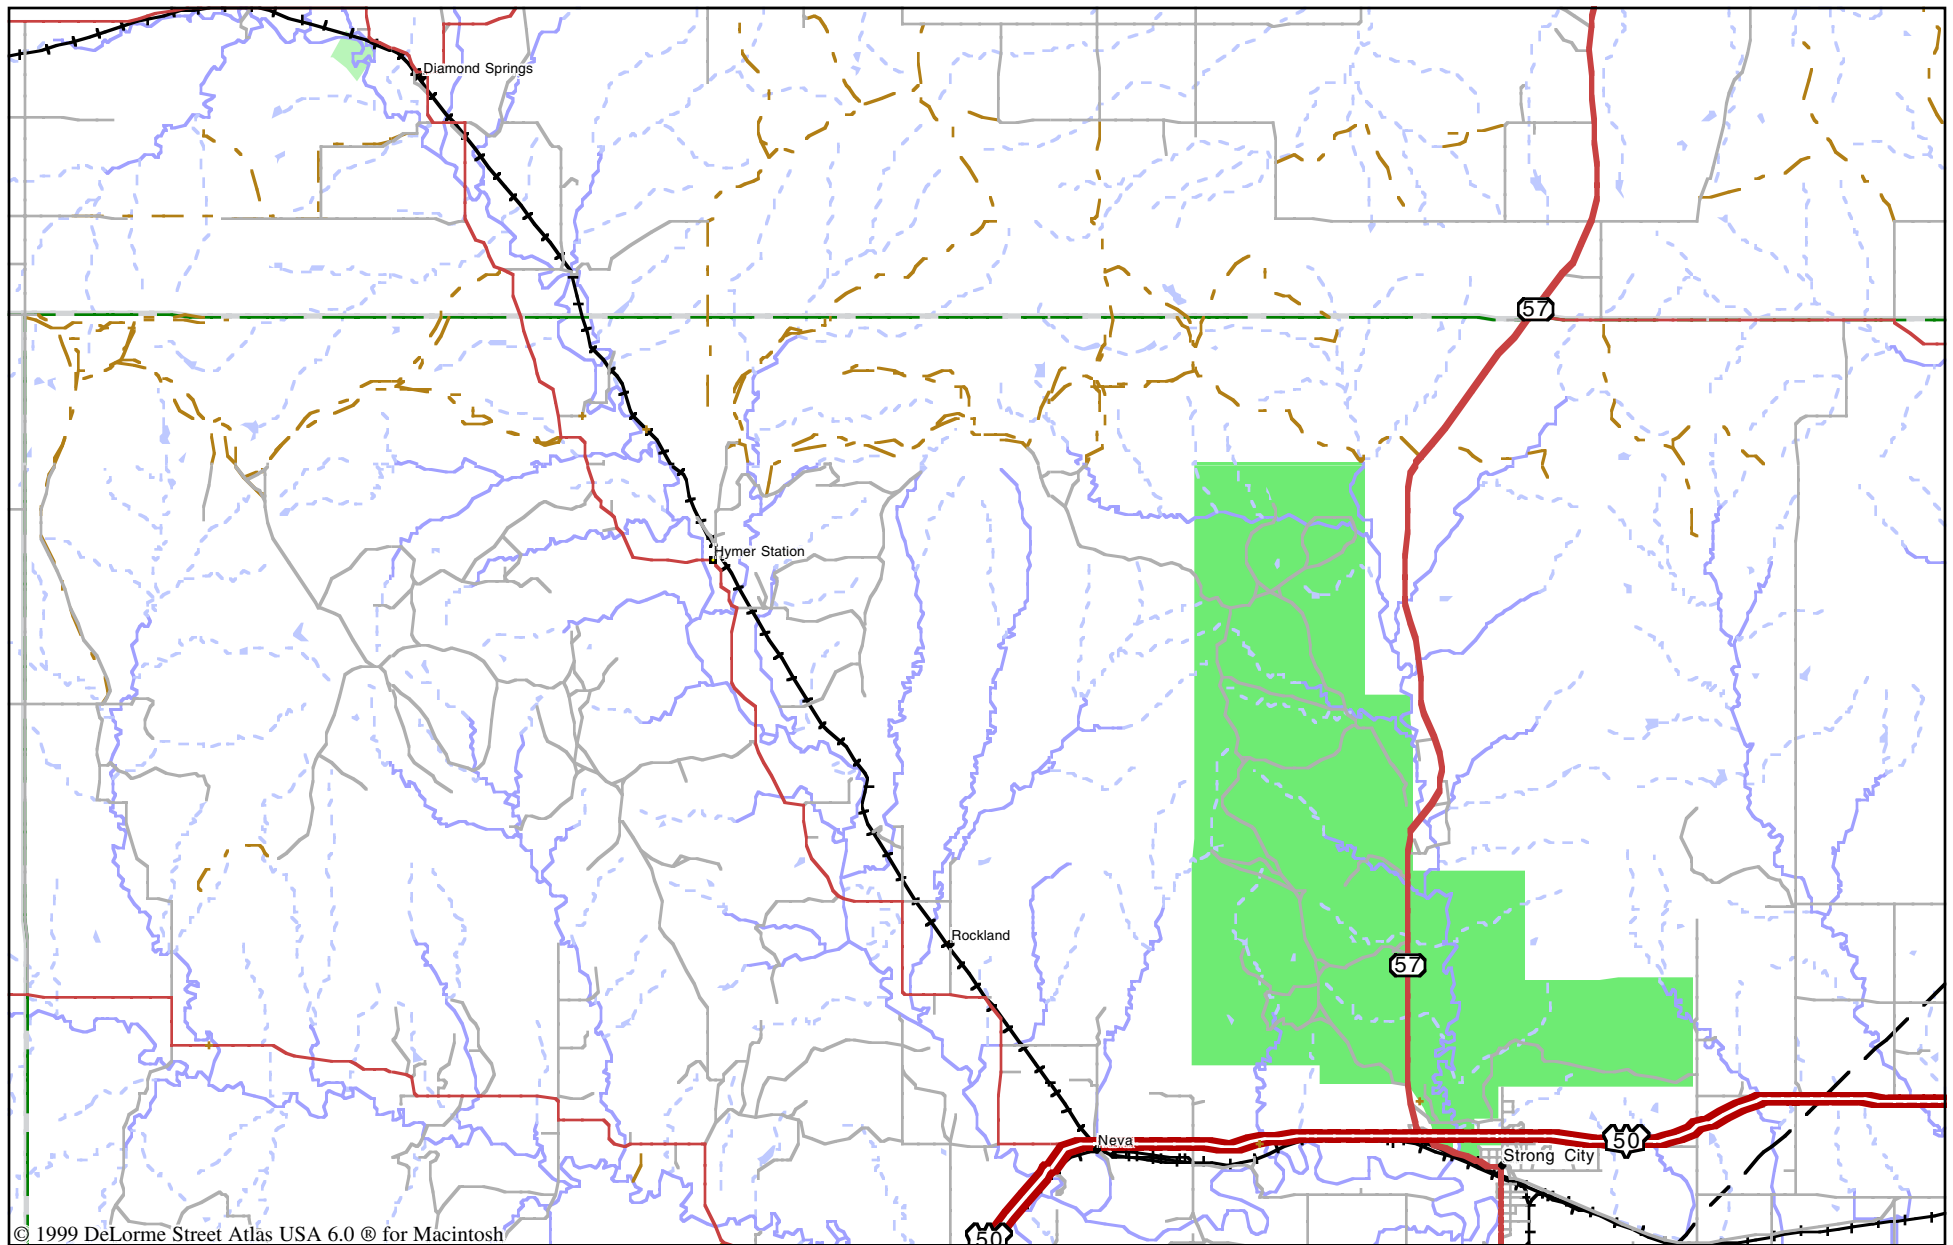

Mag 12.00
Mon Mar 26 13:21 2007

Scale 1:125,000 (at center)

2 Miles

2 KM

Local Road

Major Connector

State Route

Trail