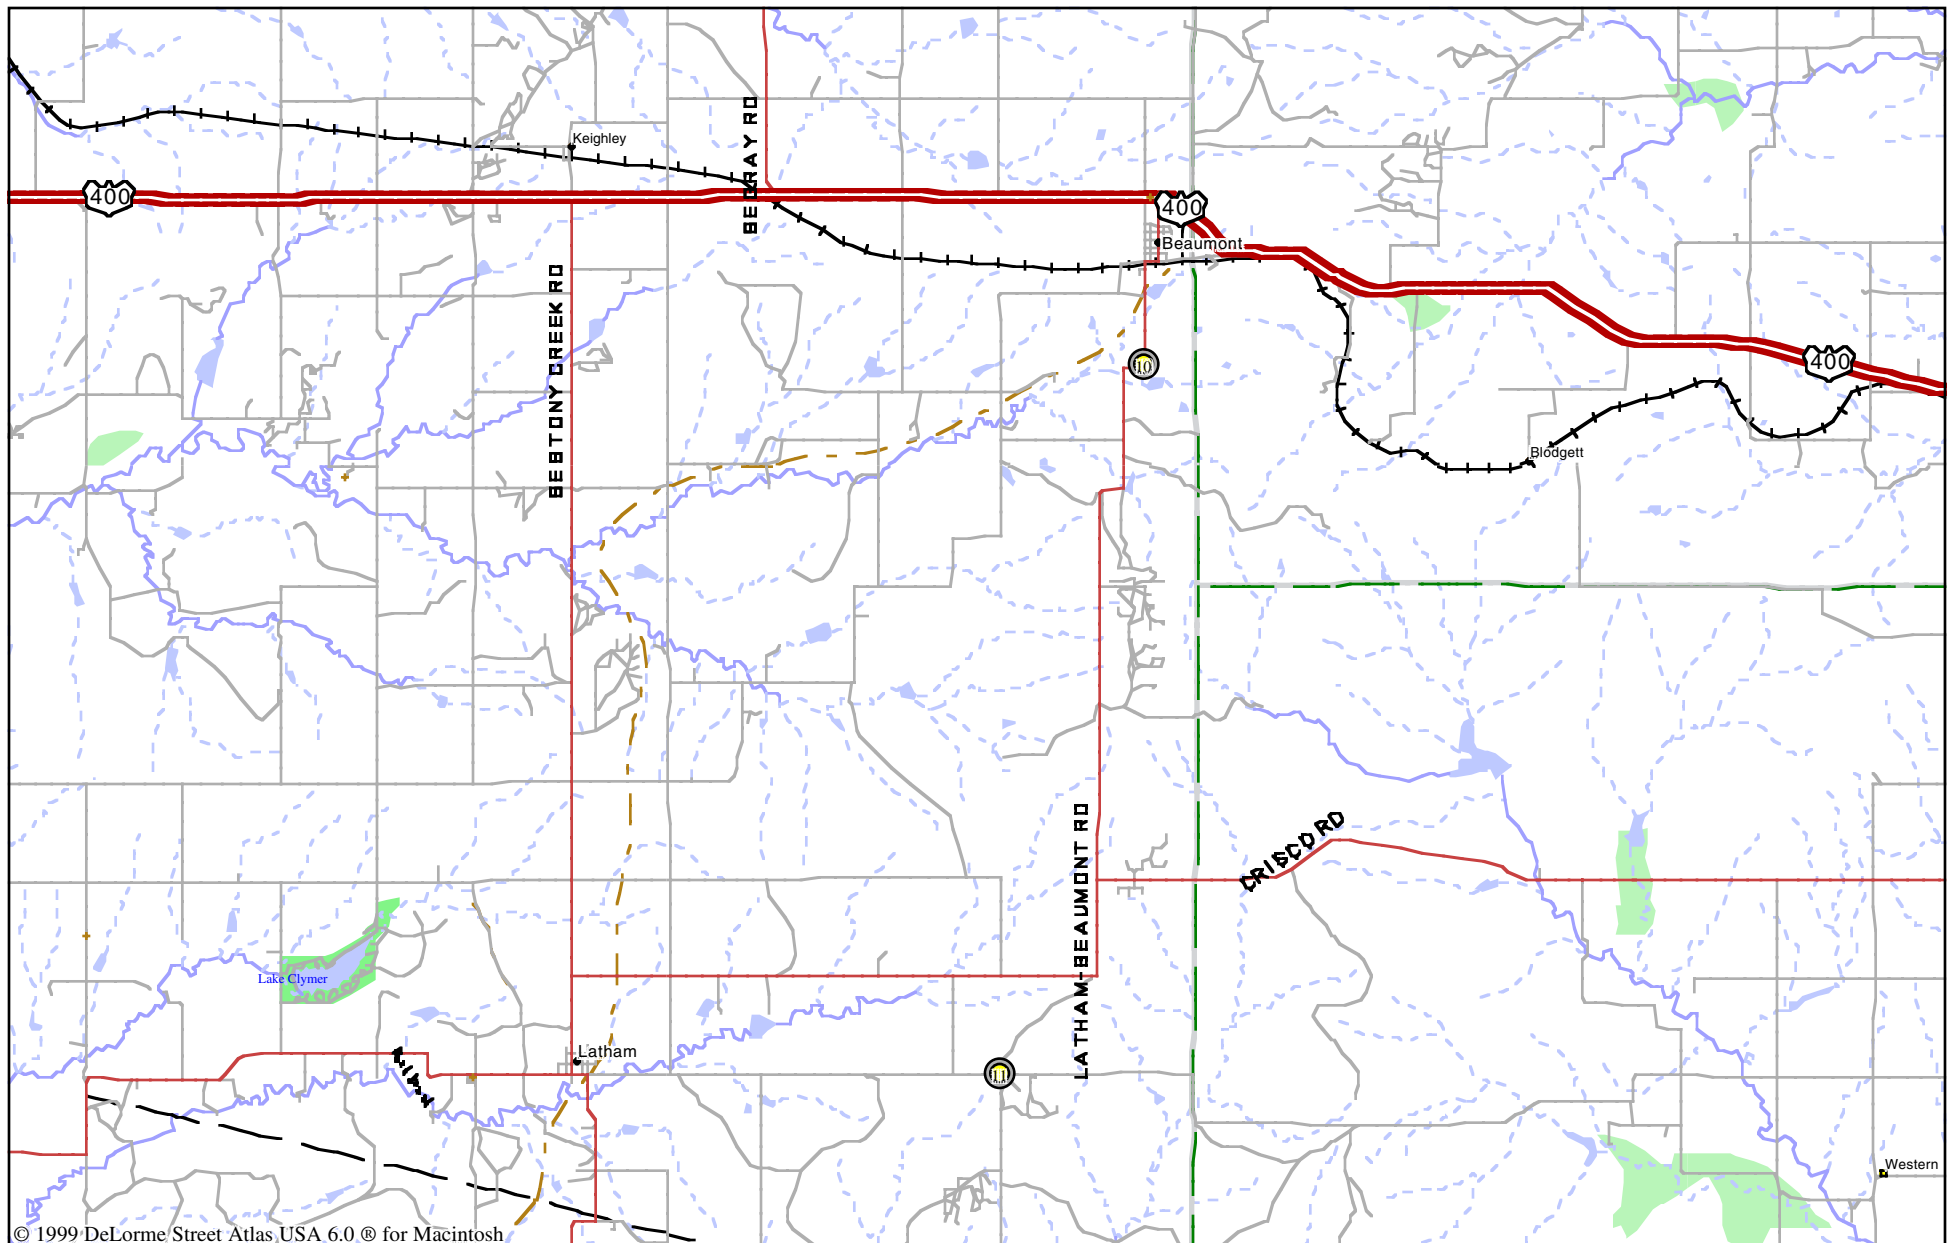

Mag 12.00
Mon Mar 26 13:26 2007

Scale 1:125,000 (at center)

2 Miles

2 KM

Local Road

Major Connector

Trail

US Highway