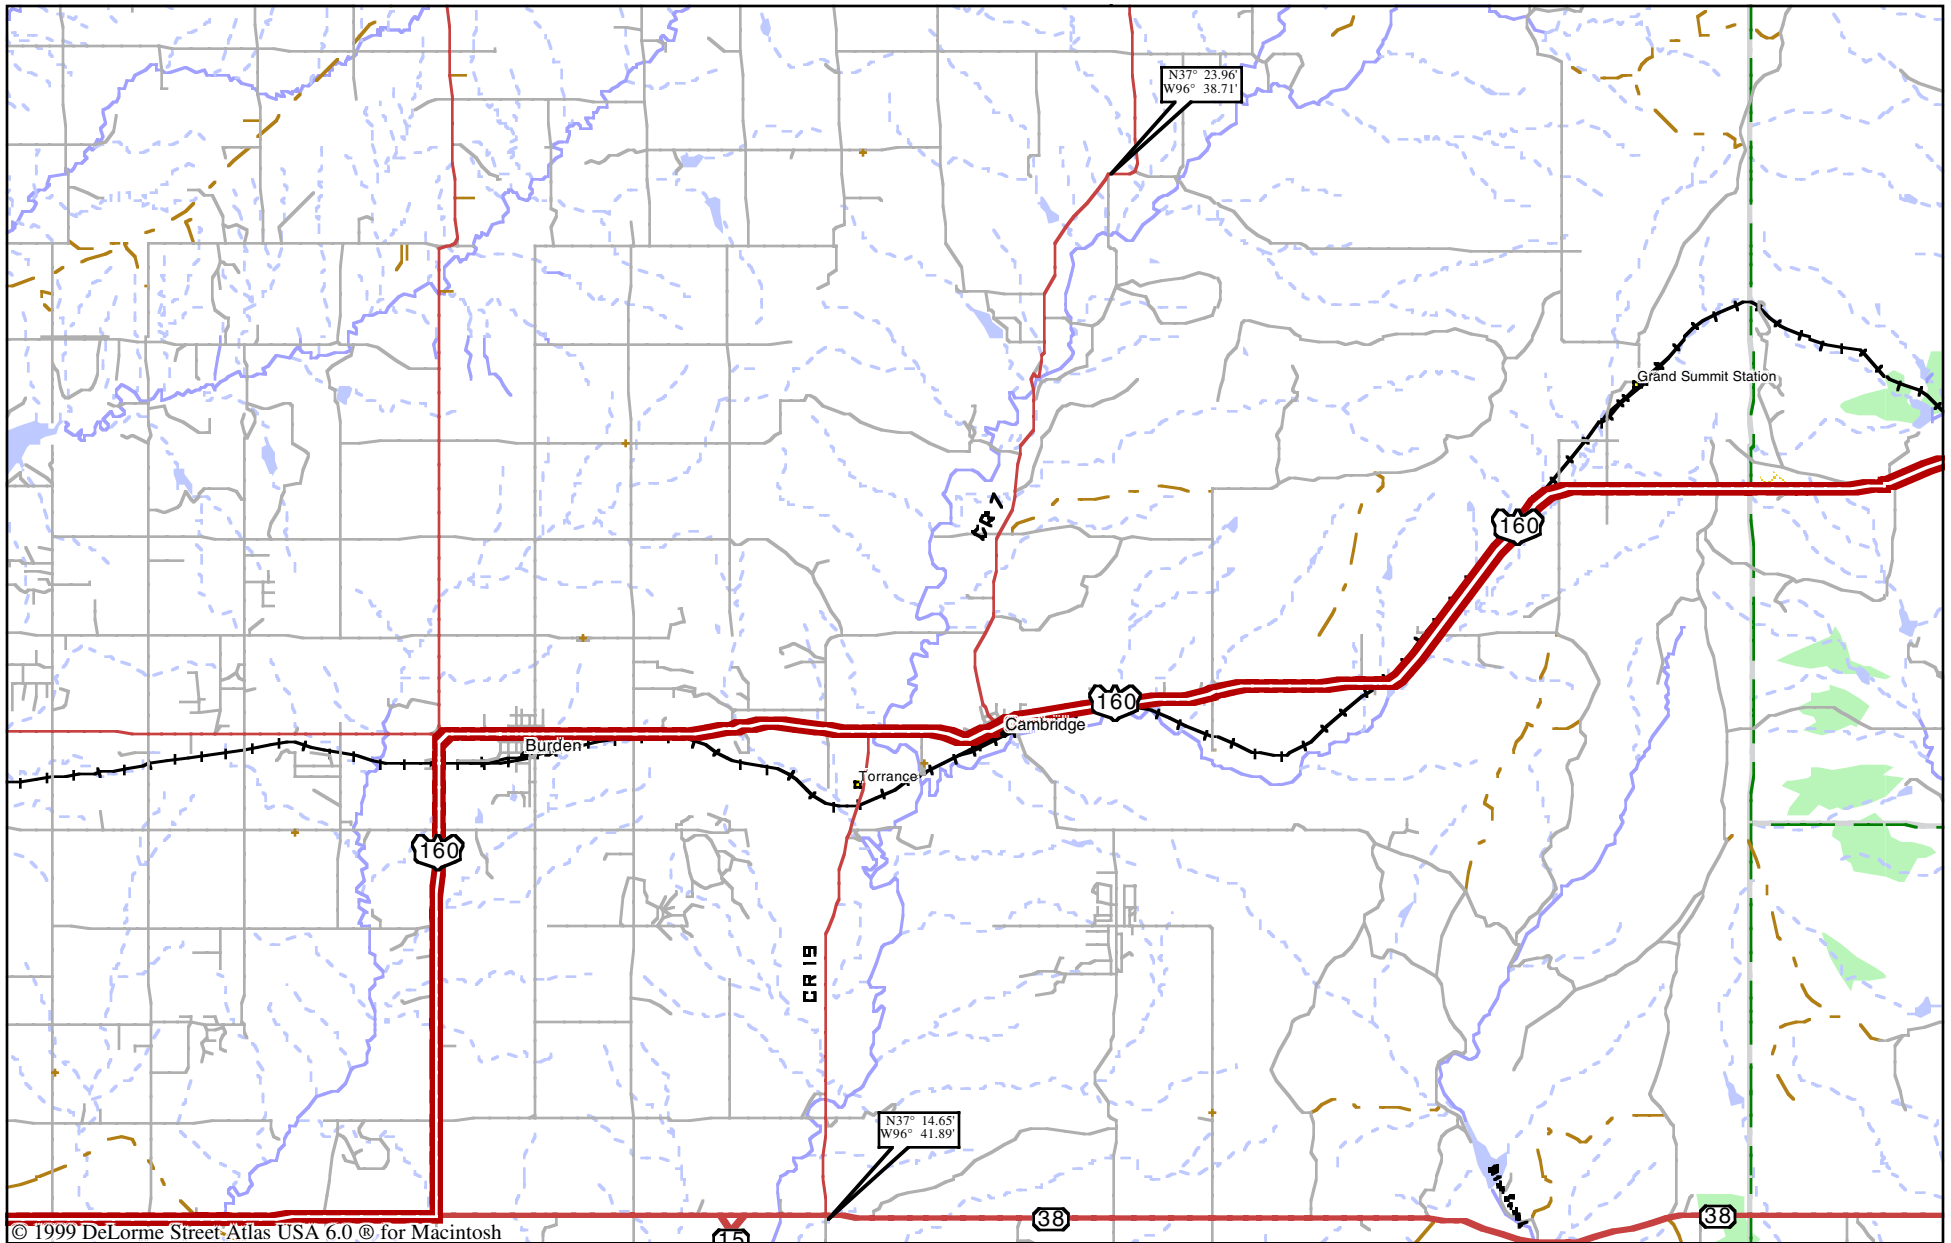

Mag 12.00
Mon Mar 26 13:27 2007

Scale 1:125,000 (at center)

2 Miles

2 KM

Local Road

Major Connector

State Route

Trail