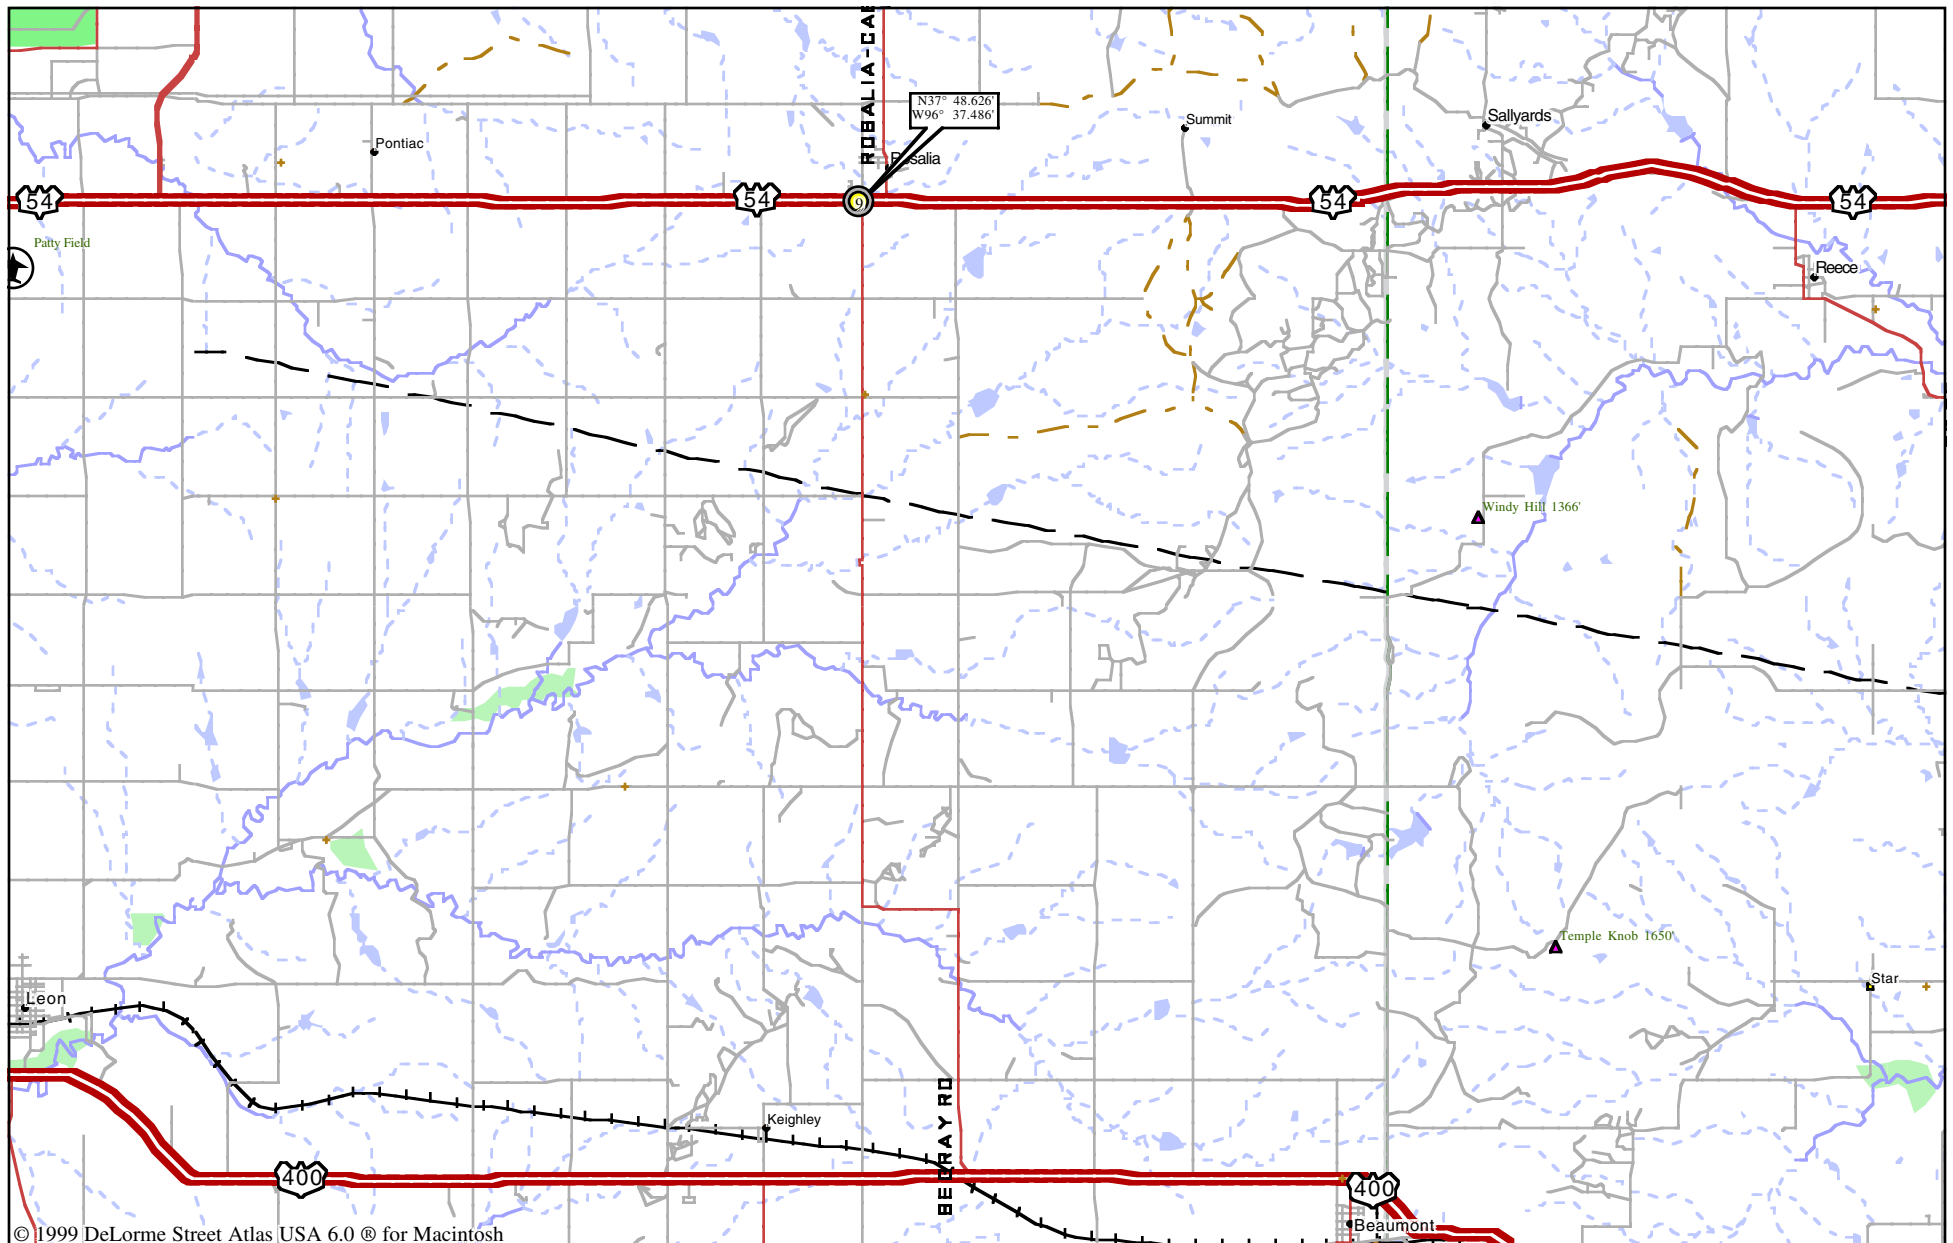

Mag 12.00
Mon Mar 26 13:26 2007

Scale 1:125,000 (at center)

2 Miles

2 KM

Local Road

Major Connector

State Route

Trail

Mag 12.00
Mon Mar 26 13:26 2007

Scale 1:125,000 (at center)

2 Miles

2 KM

Local Road

Major Connector

Trail

US Highway