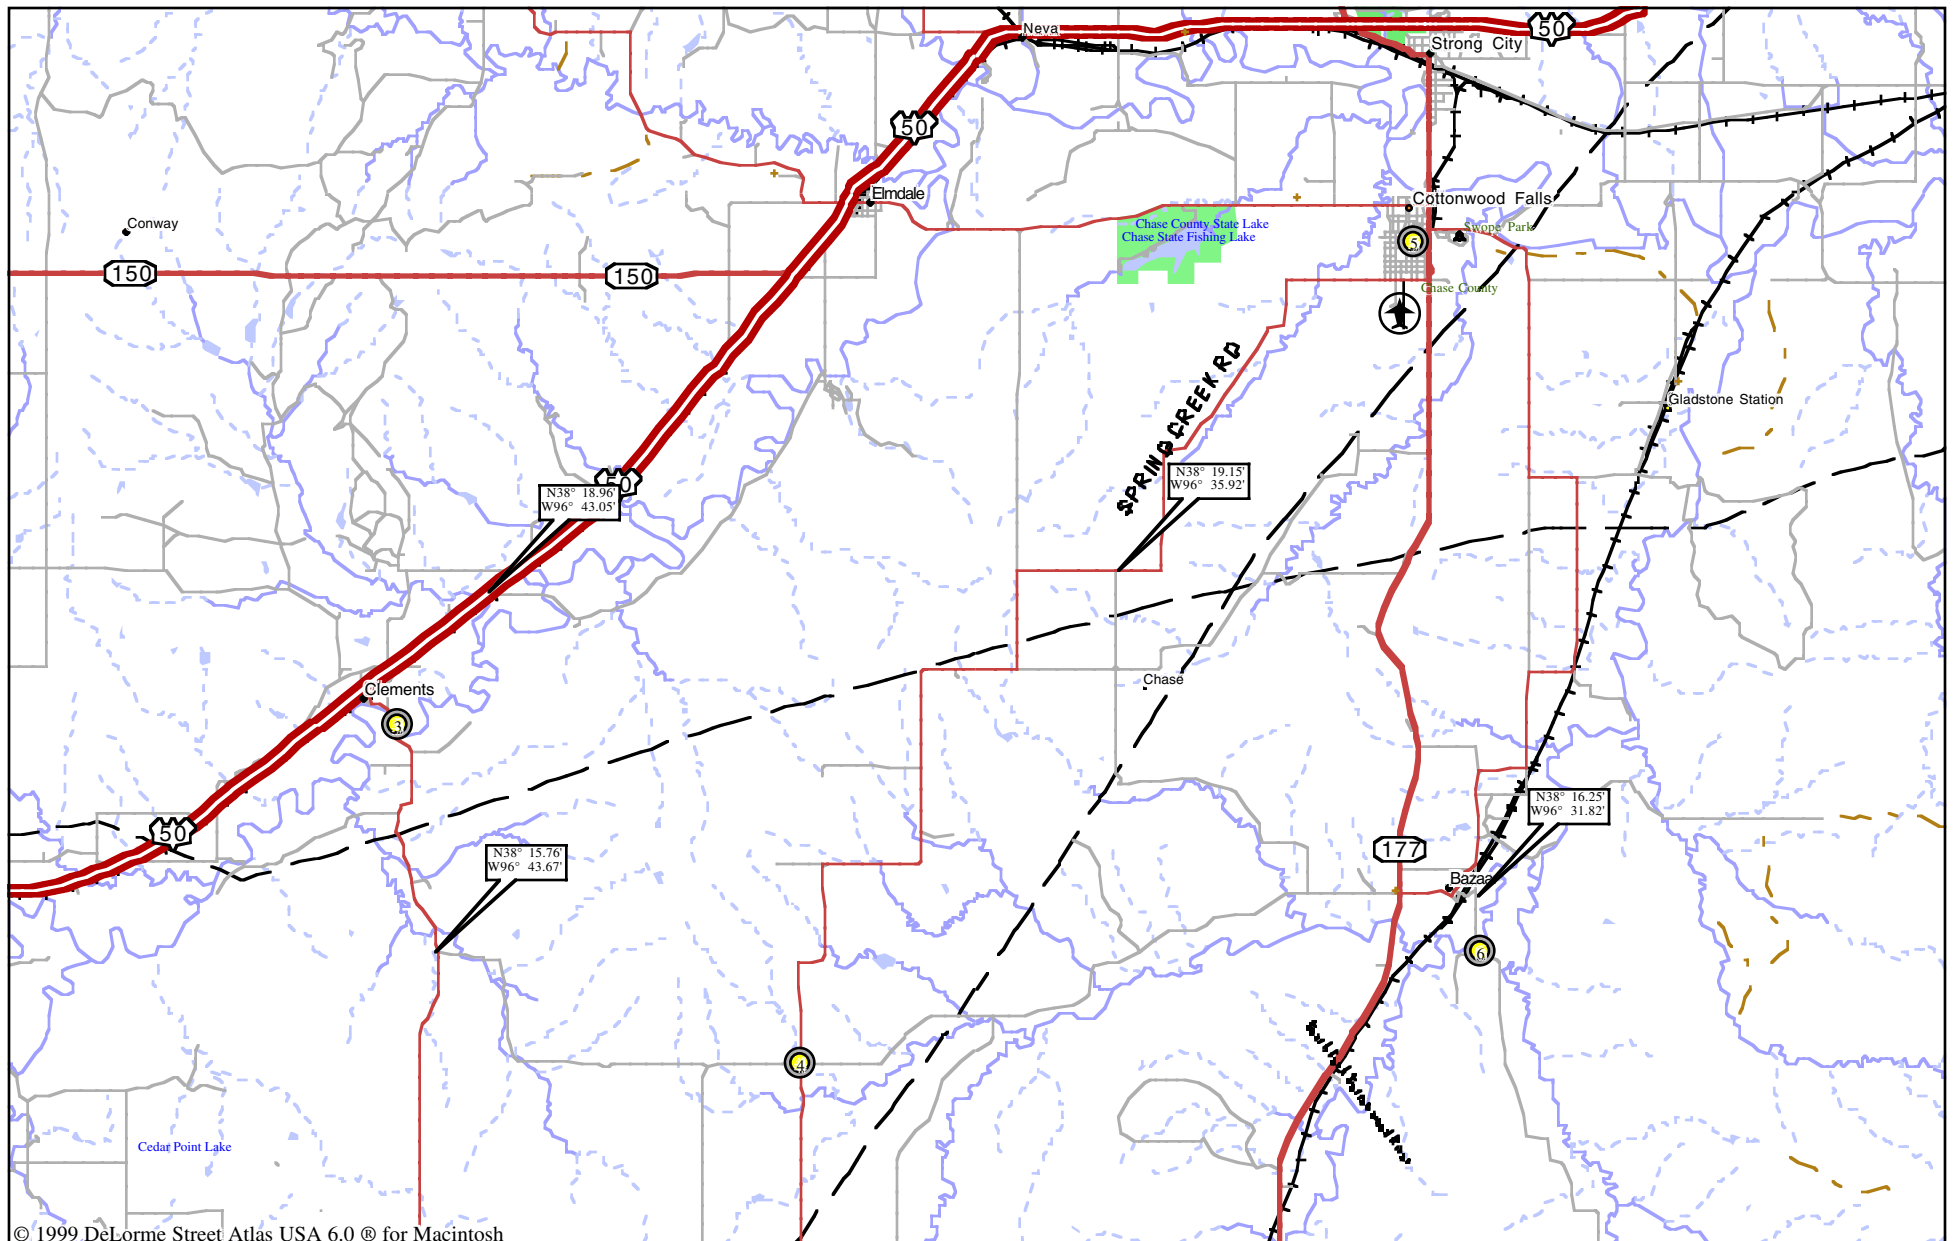

Mag 12.00
Mon Mar 26 13:21 2007

Scale 1:125,000 (at center)

2 Miles

2 KM

Local Road

Major Connector

State Route

Trail