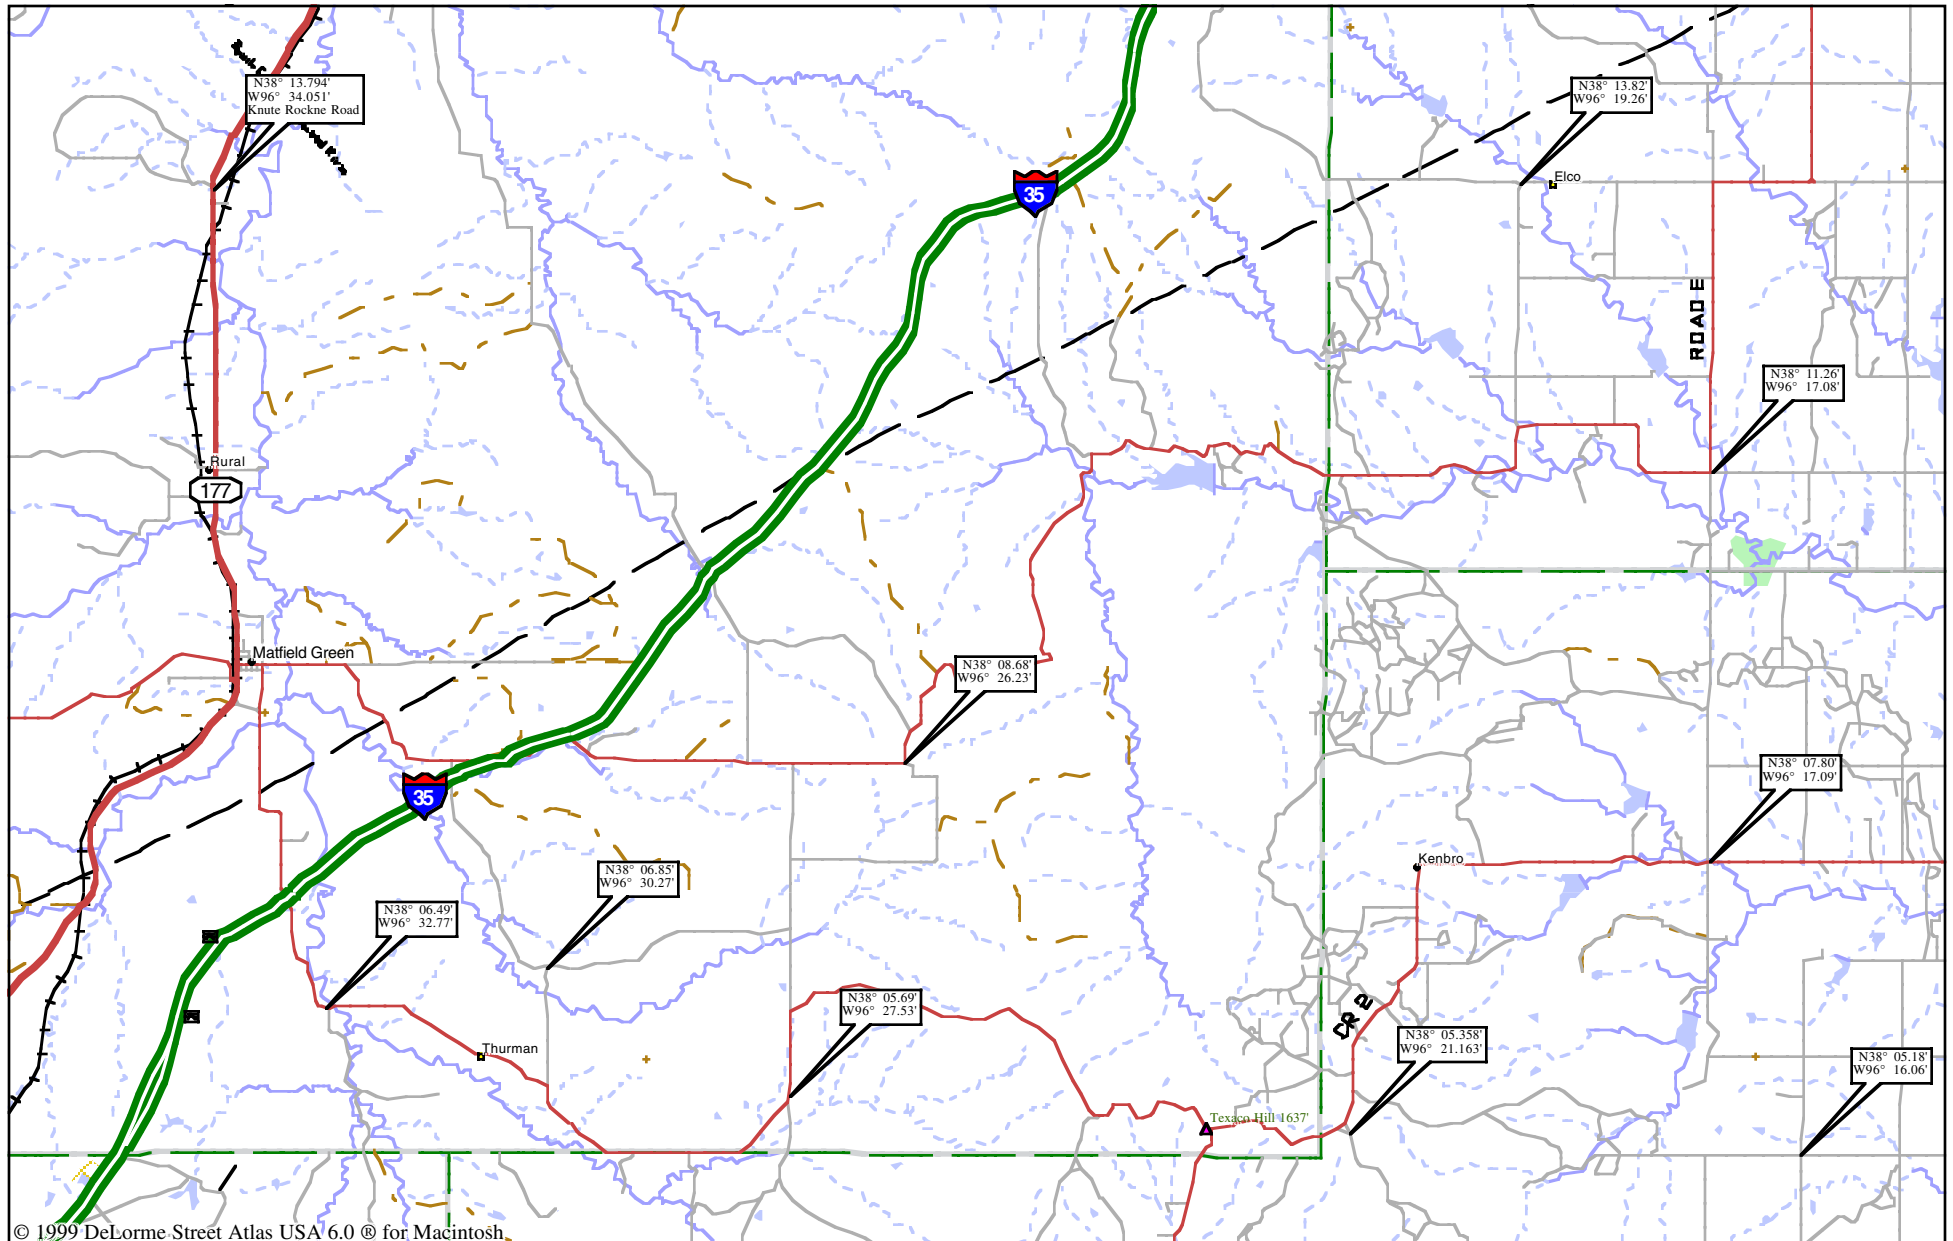

Local Road  
Major Connector

State Route  
Trail

Mag 12.00  
Fri Jun 29 18:02 2007

Scale 1:125,000 (at center)

2 Miles

2 KM

Local Road  
Major Connector

State Route  
Trail

Mag 12.00  
Fri Jun 29 18:03 2007

Scale 1:125,000 (at center)

2 Miles

2 KM

Local Road  
Major Connector

State Route  
Trail

Mag 12.00  
Fri Jun 29 18:03 2007

Scale 1:125,000 (at center)

Local Road  
Major Connector

State Route  
Trail