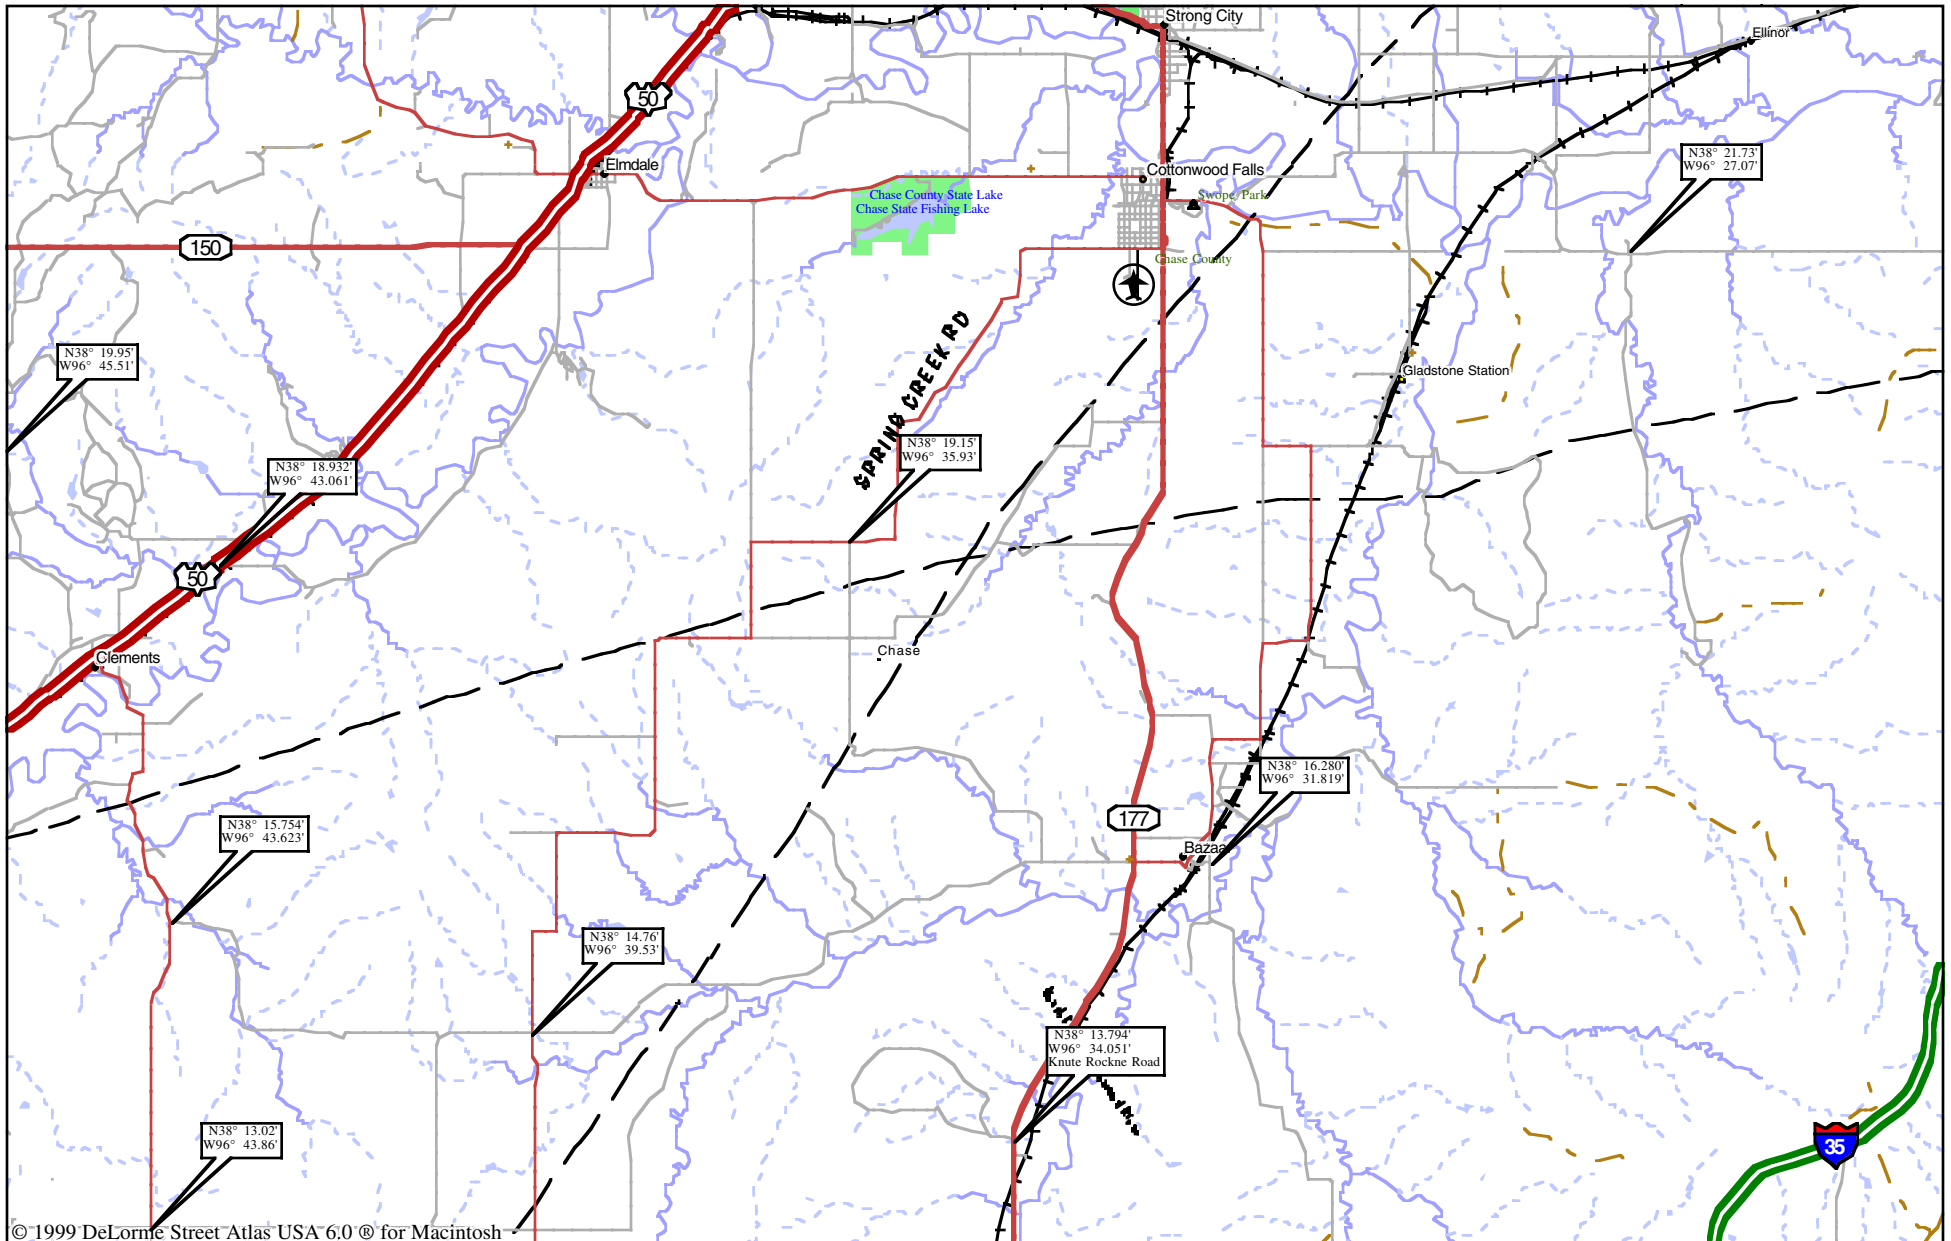

Mag 12.00  
Fri Jun 29 18:03 2007

Scale 1:125,000 (at center)

2 Miles

2 KM

Local Road  
Major Connector

State Route  
Trail

Mag 12.00  
Fri Jun 29 18:03 2007

Scale 1:125,000 (at center)

Local Road  
Major Connector

State Route  
Trail