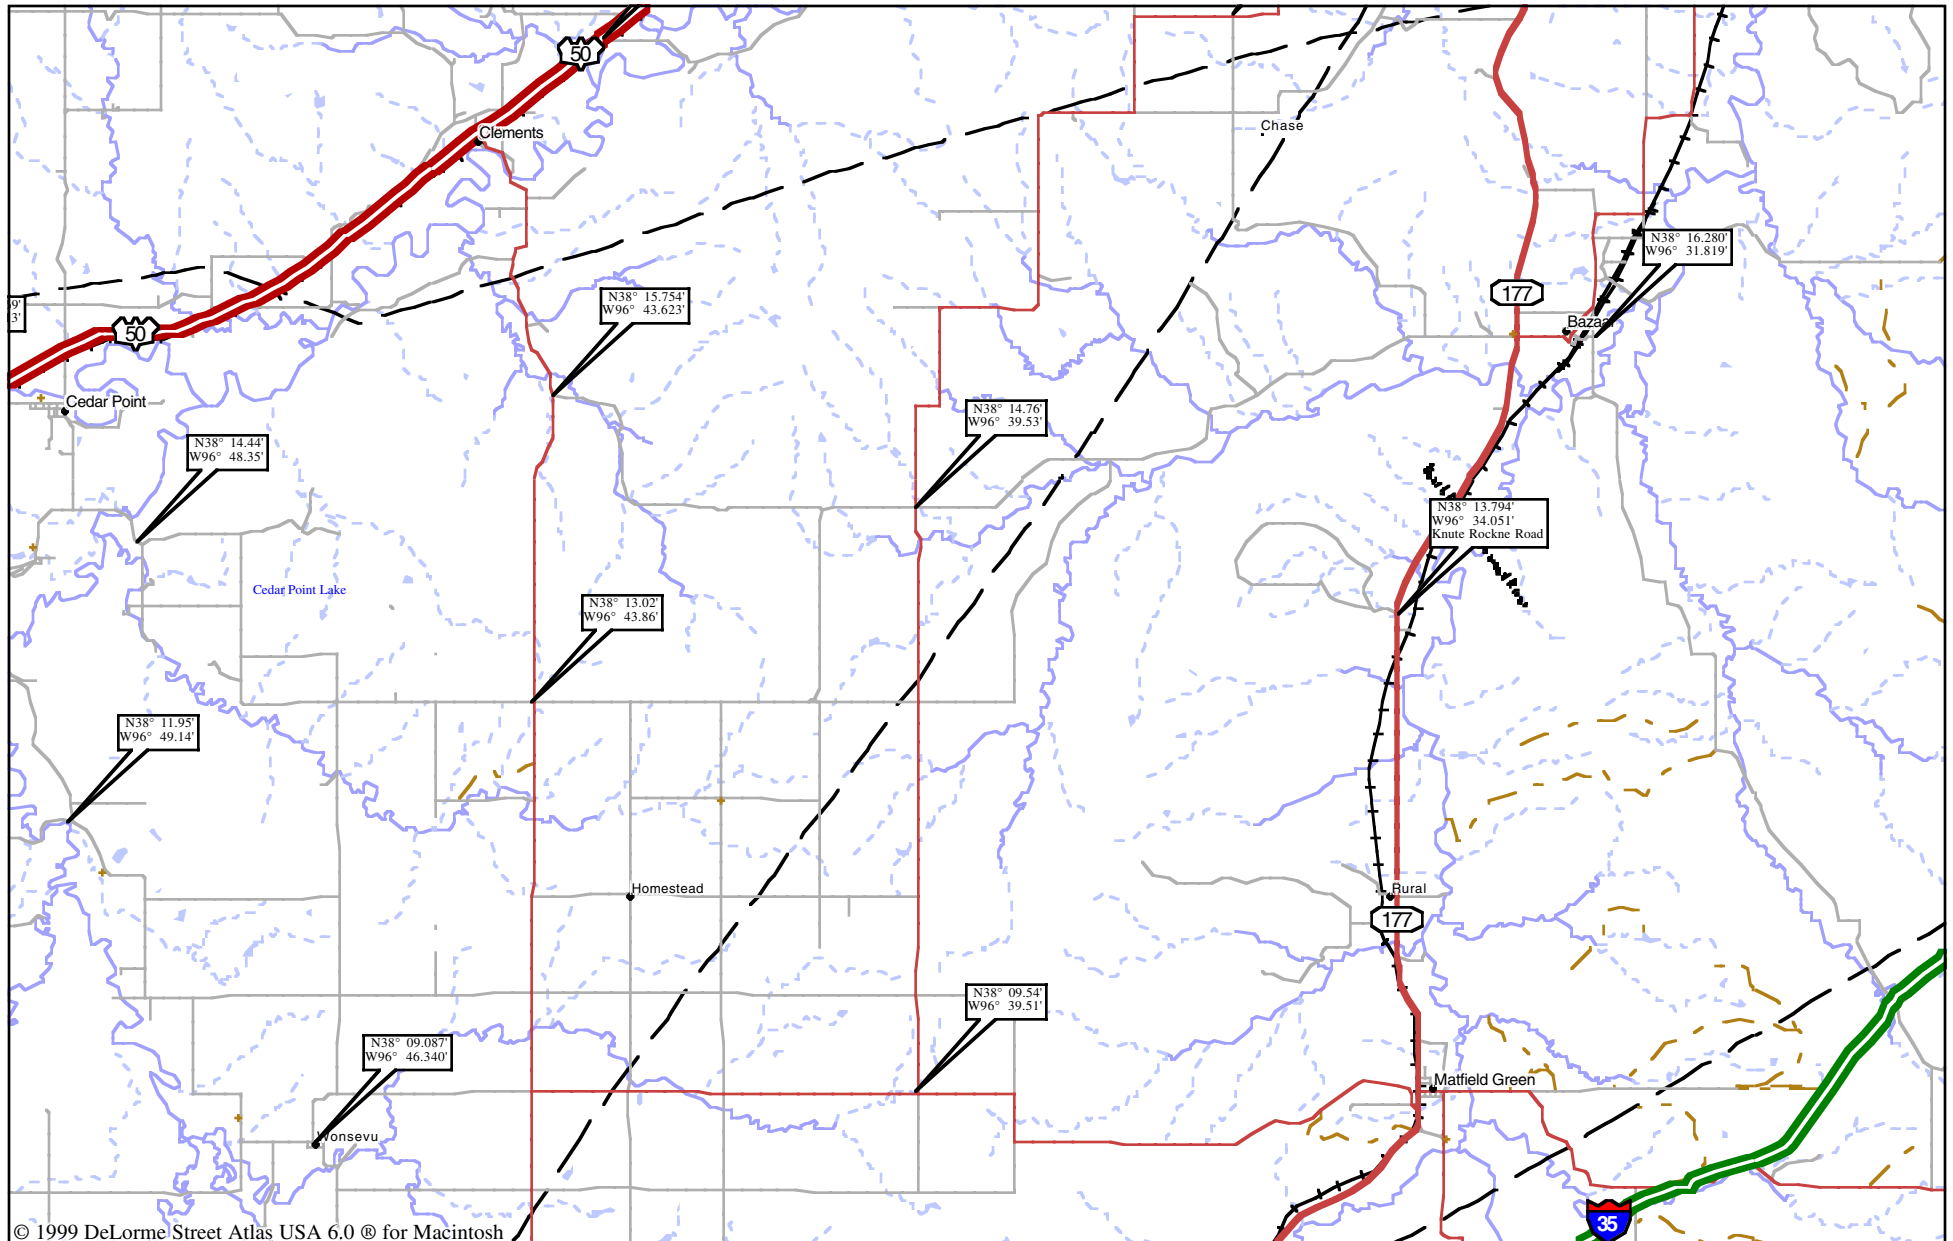

Mag 12.00  
Fri Jun 29 18:03 2007

Scale 1:125,000 (at center)

2 Miles

2 KM

Local Road  
Major Connector

State Route  
Trail

Mag 12.00  
Fri Jun 29 18:03 2007

Scale 1:125,000 (at center)

2 Miles

2 KM

Local Road  
Major Connector

State Route  
Trail

Mag 12.00  
Fri Jun 29 18:04 2007

Scale 1:125,000 (at center)

2 Miles

2 KM

Local Road  
Major Connector

State Route  
Trail