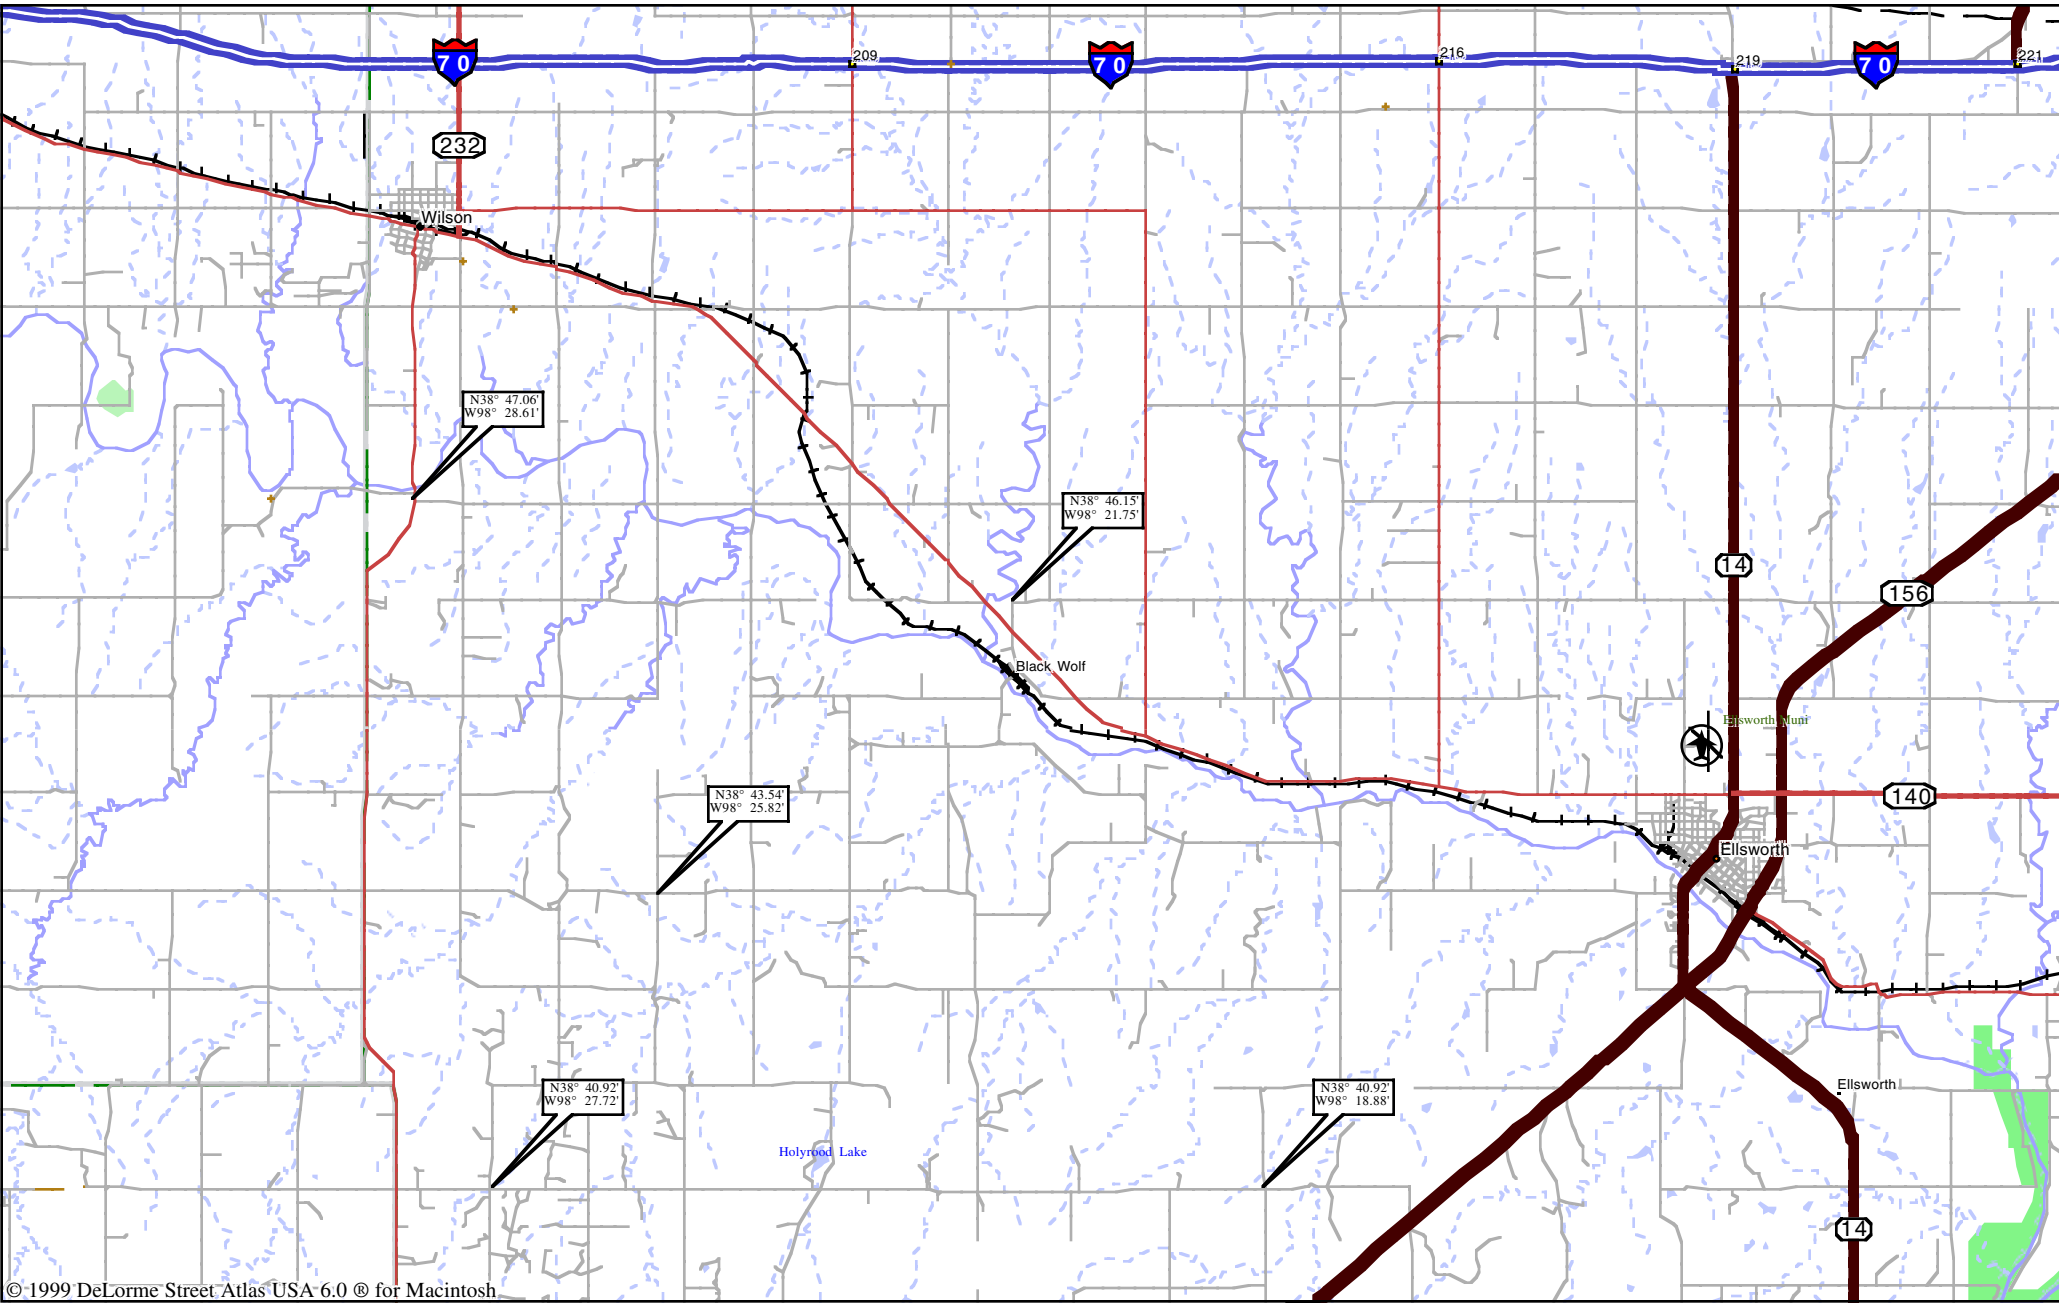

Mag 12.00  
Fri Jul 09 02:34 2004

Scale 1:125,000 (at center)

2 Miles

2 KM

Local Road

Major Connector

State Route

Primary State Route

Trail

Interstate/Limited Access

Mag 12.00  
Fri Jul 09 02:36 2004

Scale 1:125,000 (at center)

2 Miles

2 KM

Local Road

Major Connector

Local Road

Major Connector

State Route

Primary State Route

Walkway/Stairway

Trail

Mag 12.00  
Fri Jul 09 02:40 2004

Scale 1:125,000 (at center)

2 Miles

2 KM

Local Road

Major Connector

State Route

Primary State Route

Walkway/Stairway

Trail