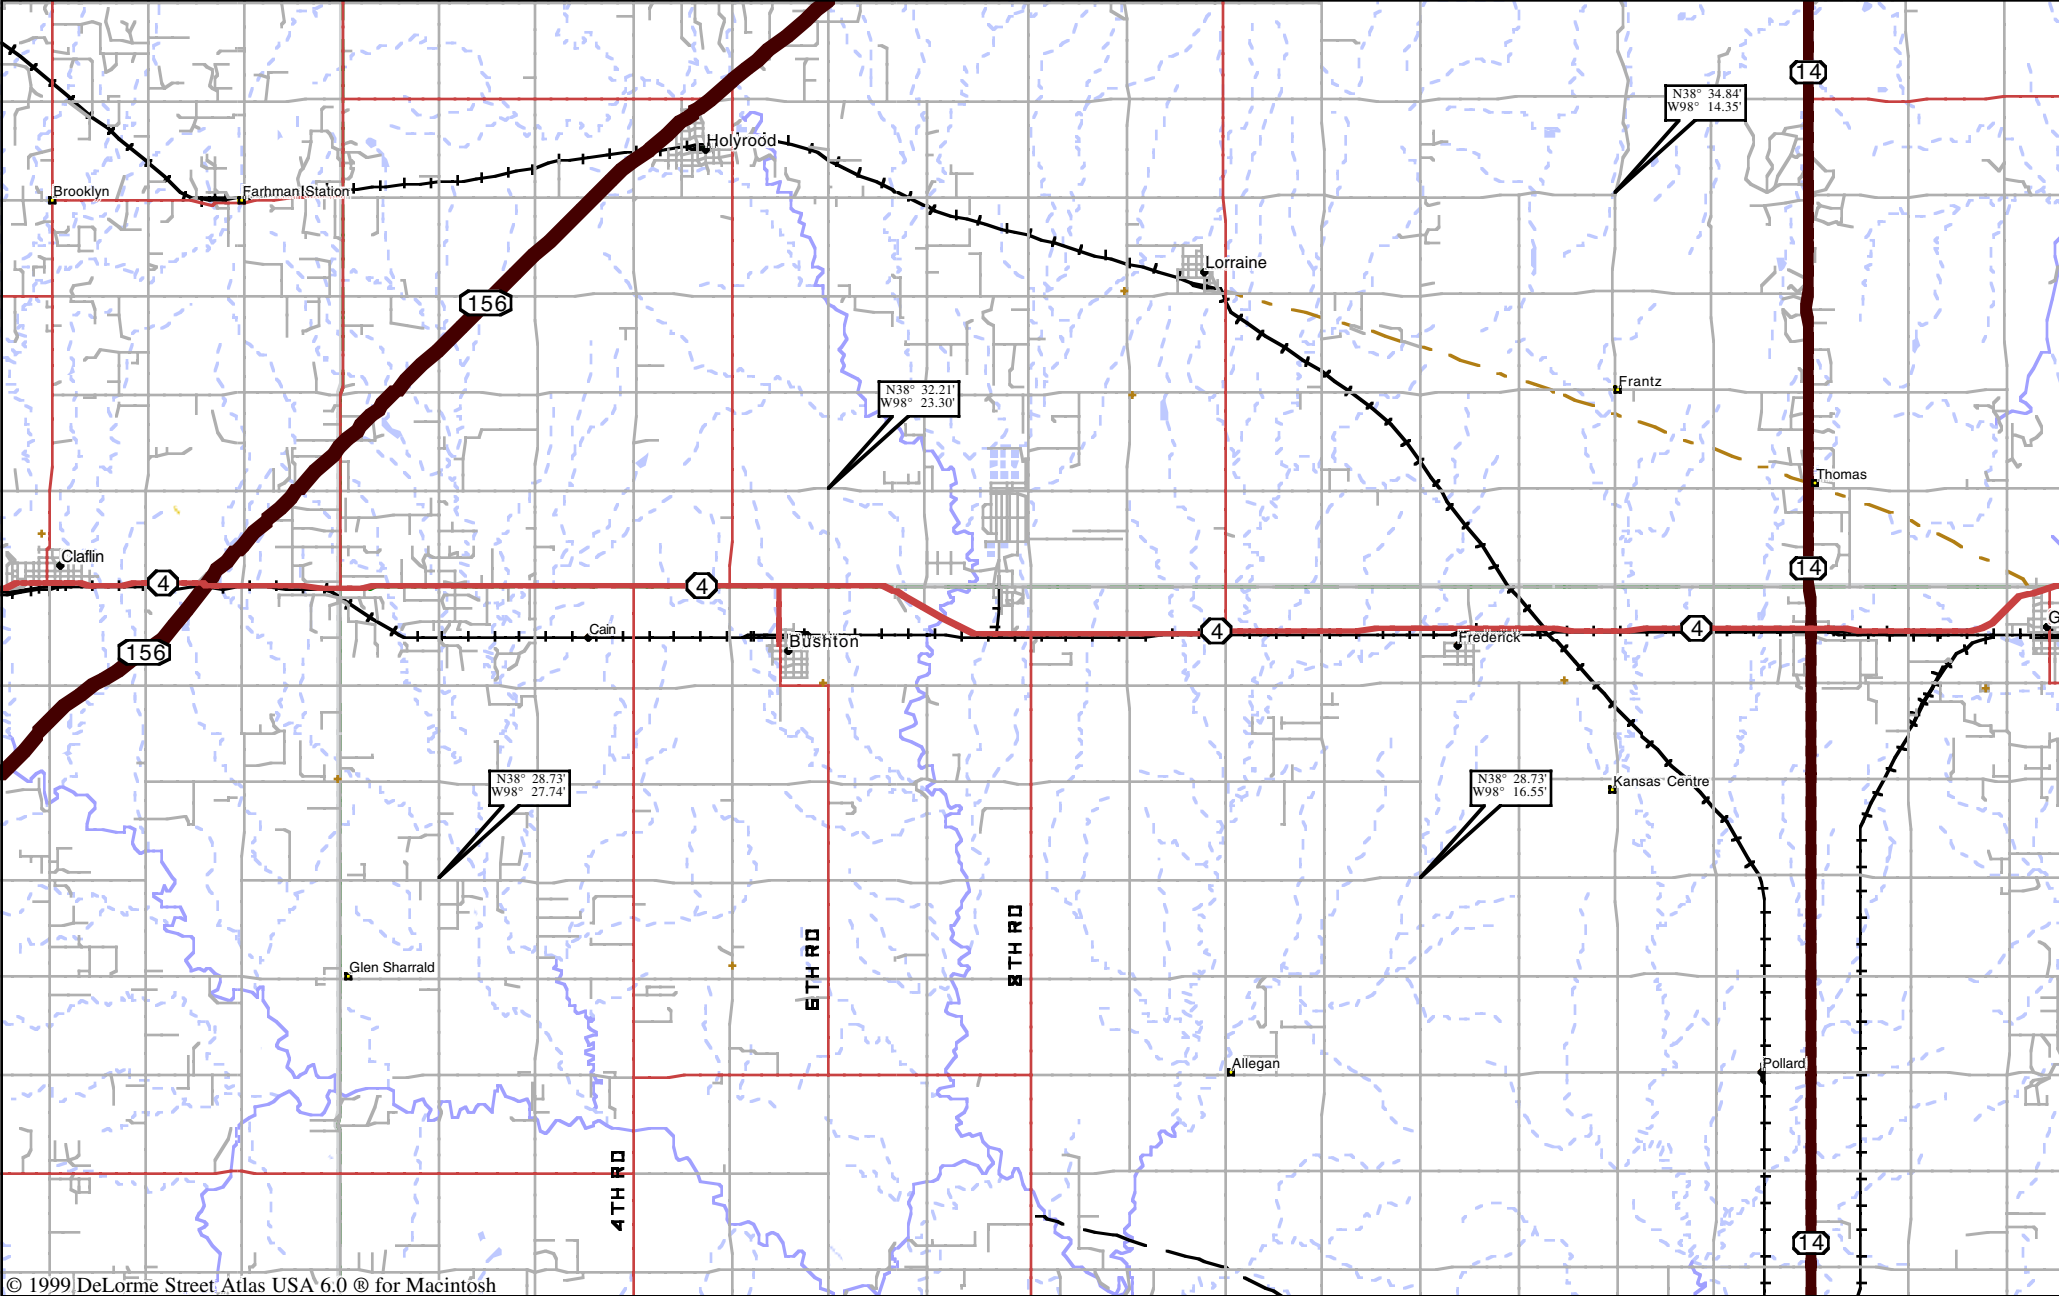

Local Road

Major Connector

State Route

Primary State Route

Walkway/Stairway

Trail

Mag 12.00  
Fri Jul 09 02:40 2004

Scale 1:125,000 (at center)

2 Miles

2 KM

Local Road

Major Connector

State Route

Primary State Route

Walkway/Stairway

Trail