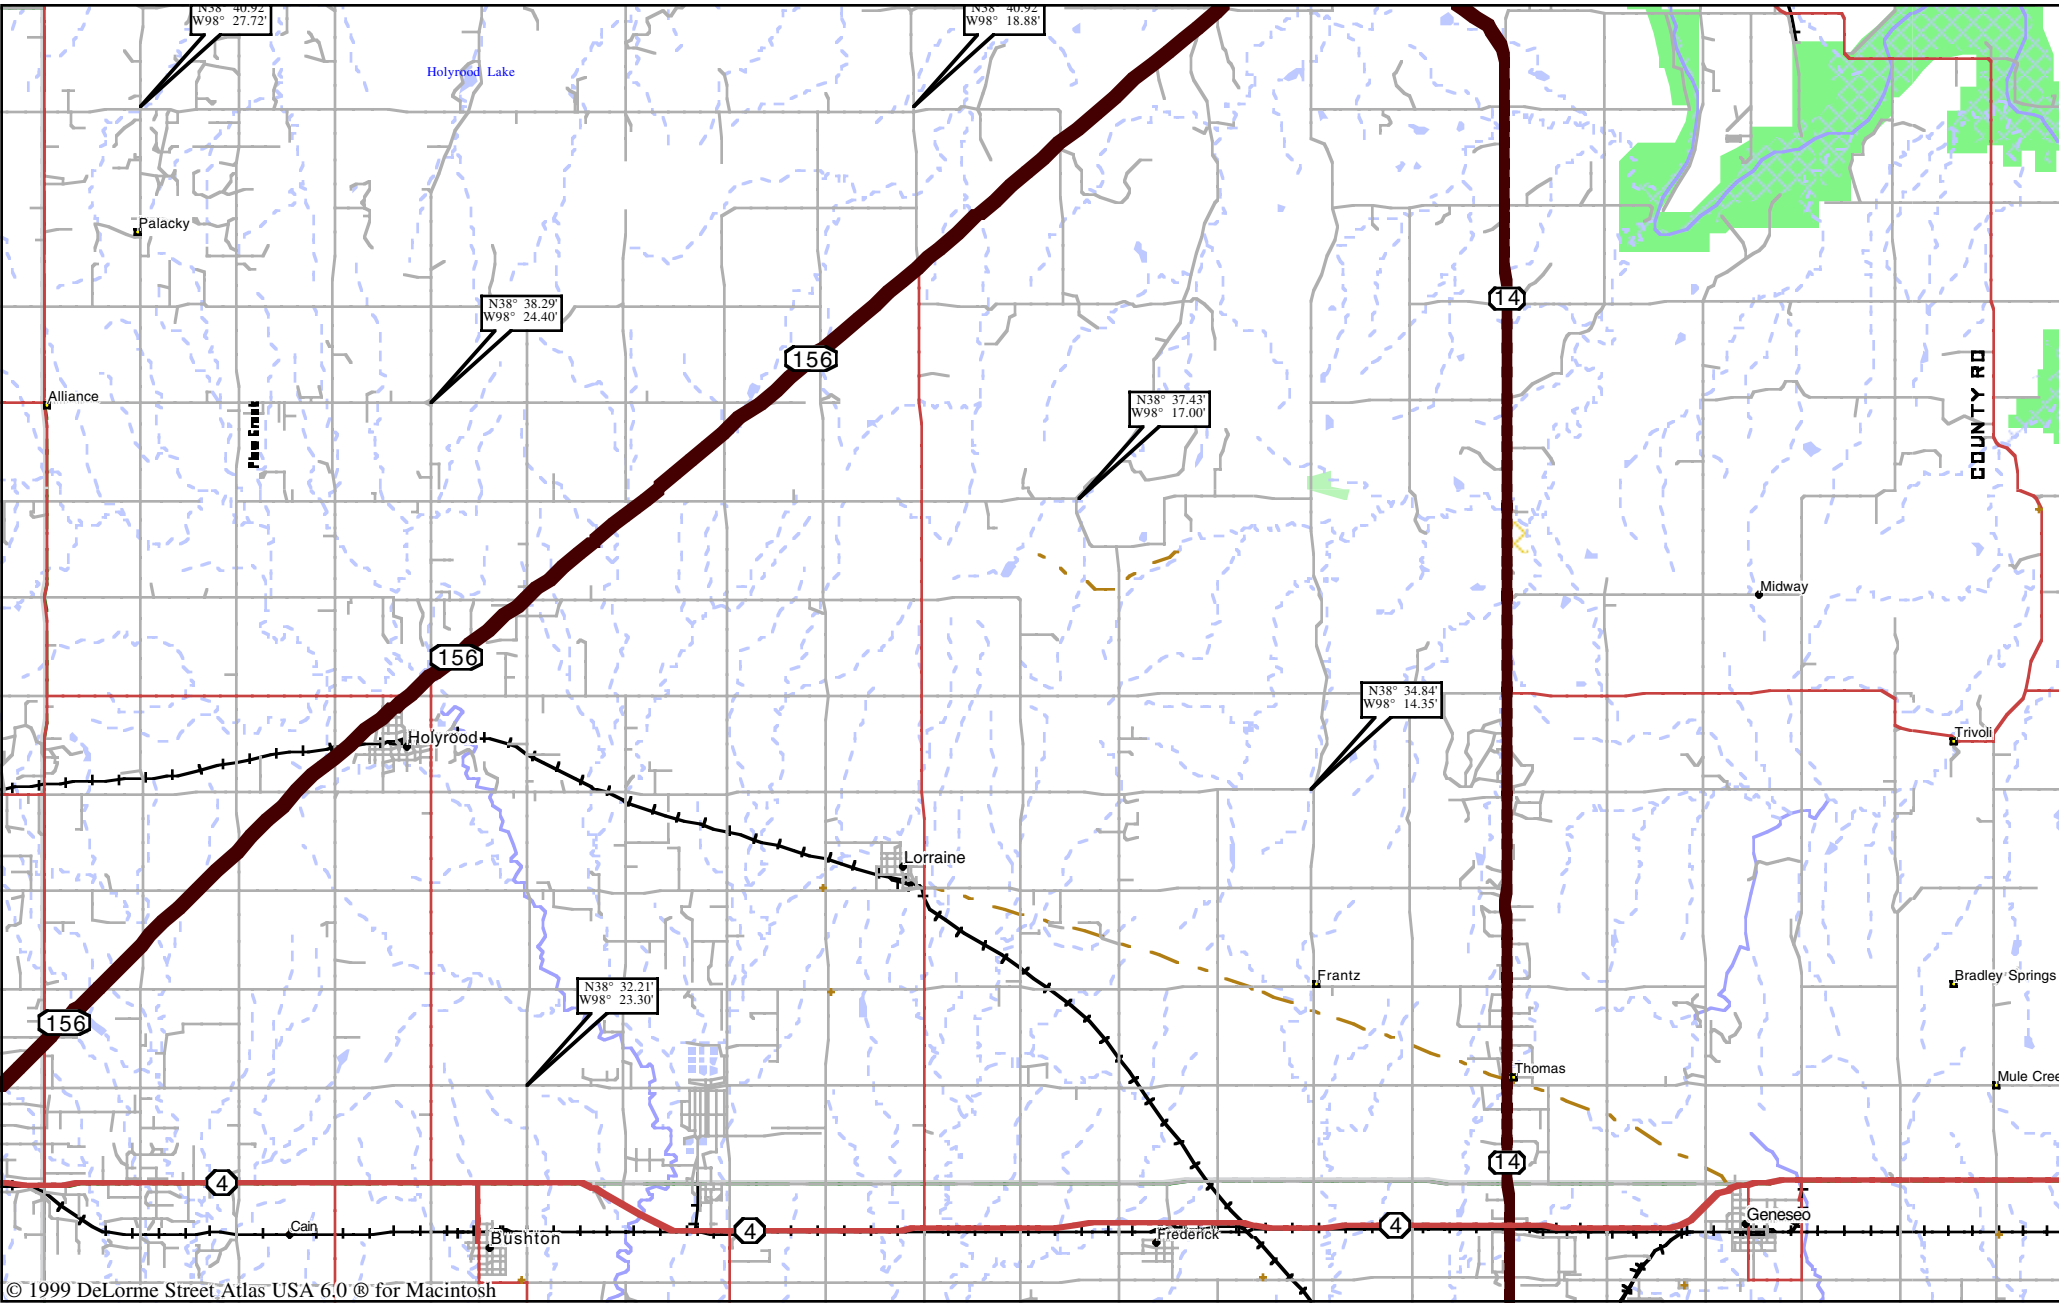

Trail

Interstate/Limited Access

Mag 12.00  
Fri Jul 09 02:36 2004

Scale 1:125,000 (at center)

2 Miles

2 KM

Local Road

Major Connector

State Route

Primary State Route

Walkway/Stairway

Trail

Mag 12.00  
Fri Jul 09 02:40 2004

Scale 1:125,000 (at center)

2 Miles

2 KM

Local Road

Major Connector

State Route

Primary State Route

Walkway/Stairway

Trail

Mag 12.00  
Fri Jul 09 02:40 2004

Scale 1:125,000 (at center)

2 Miles

2 KM

Local Road

Major Connector

State Route

Primary State Route

Walkway/Stairway

Trail